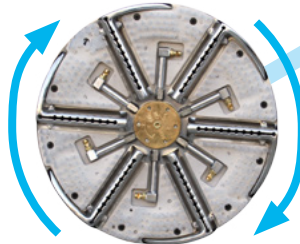

T-REX™ Machines

Total Rotary Extraction

T-REX™
15" head

T-REX™ Jr.
12" head

Mytee's® high performance rotary extraction tools are the peak of carpet cleaning technology. The rotary action of the cleaning head does all the work. Which means significantly less effort is required to operate the T-REX™ versus the effort required to scrub back and forth with a wand.

**Make more money
in less time
with better results**

Specs:	T-REX™	T-REX™ Jr.
Cleaning Path	15"	12"
Jets	6x .01	4x .01
Speed	160 RPM	180 RPM
Voltage	115 / 240	115 / 240
Motor	1 horsepower	0.5 horsepower
Power Cord	25' lighted extension cord	25' lighted extension cord
Amp Draw	8A	3.8A
Machine Weight	83 lbs.	52 lbs.

Unique technology

Unlike other rotary machines, Mytee's® T-REX™ units clean carpet fibers from the bottom-up. This allows for carpet restoration that restores bounce to fibers.

Faster cleaning

The T-REX™ machine makes over 960 cleaning passes per minute. The result? Now you can use the time you just saved to book another job, meaning more money in your pocket.

Photo credit: The King Cleaning Services.

Deeper cleaning

The T-REX™ has 6 spray jets and 6 vacuum nozzles, more than any other rotary machines on the market. So you get more agitation, faster drying times, and better results.