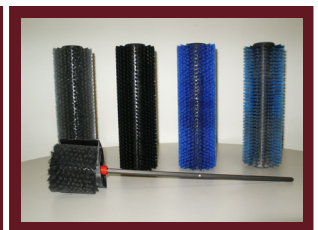

All Surface Cleaning Provides Versatility.

The Port A Scrub® cleans virtually any hard floor such as vinyl tile, hardwood, concrete, short nap carpeting, diamond plate, quarry tile, brick, slate, mosaic, studded rubber, granite, marble, rubber floors, escalators and people movers. With three optional brush choices, surface cleaning is made easy. The Port A Scrub is ideal for airports, washrooms, clinics, offices, hotels, educational institutions, retail stores and anywhere a clean surface is required!

Operator Friendly. So Easy, Anyone Can Use It!

With easy controls, compact design and great maneuverability, anyone can use the Port A Scrub with minimal training. By simply lowering the handle, the machine turns on and is ready to go. The counter rotating cylindrical brushes allow the Port A Scrub to glide back and forth in forward or reverse operation with little effort and also allow for one hand operation.

Quick and Efficient Multi-Purpose Machine.

A 12-inch cleaning path helps the Port A Scrub to fit into tight or congested areas. Due to its compact design, this machine can be operated under shelves, tables and chairs, i.e. in places where other machines cannot reach. The Port A Scrub puts the water and chemical down, scrubs with two counter rotating cylindrical brushes and picks up the dirty water, leaving the floor virtually dry. Running at a low noise level of 69 db, operation is possible in noise sensitive areas. This machine has four height settings for brush wear and brush height. Brushes are easy to remove and change, no tools are required. A one gallon clean water tank is conveniently located on the handle and is easily removed for quick filling.

The Right Choice in Compact Cleaning.