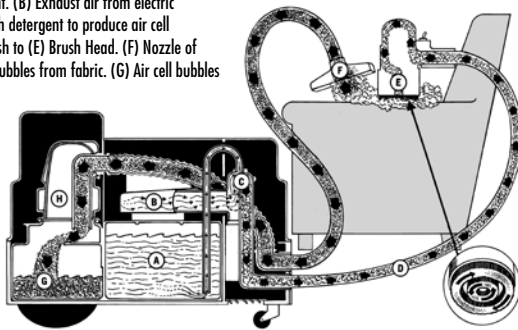

HOW IT WORKS DIAGRAM:

A) Container for special liquid detergent. (B) Exhaust air from electric motor travels to (C) where it mixes with detergent to produce air cell bubbles. (D) Dirt-dissolving bubbles rush to (E) Brush Head. (F) Nozzle of powerful vacuum removes dirt-laden bubbles from fabric. (G) Air cell bubbles with dirt held in suspension arrive in dirt receptacle tank after passing through (H) Filter. The cleaning cycle is completed.

CLOSE UP OF (E) BRUSH HEAD

Gentle outside brush revolves clockwise while inside brush revolves counter-clockwise. This double action separates greasy dirt from fabric to give a deep, thorough cleaning.