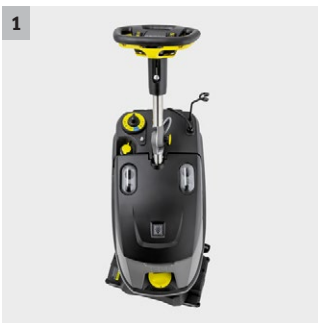

BRC 40/22 C

Compact BRC 40/22 C carpet cleaner for economic and rapid spray extraction or intermediate cleaning of carpeted surfaces of between 250 and 1,000 m².

1 200° rotatable cleaning head

- A carpet roller brush supports thorough cleaning.
- Extremely easy to manoeuvre even on cluttered surfaces.

2 For deep and intermediate carpet cleaning

- For both deep cleaning and intermediate cleaning applications on carpets.
- Deep cleaning of carpets with the cleaning roller supports cleaning of carpet fibres.

3 Optional hand nozzle

- For cleaning corners or for spray extraction of chairs and cushions.

4 Forwards working direction only

- Prevention of unnecessary empty runs.
- Up to 30% higher area performance than conventional spray extraction machines.

BRC 40/22 C

- Forwards working direction
- Contact pressure and brush pressure can be adjusted to the degree of soiling or fibre height.
- Compact, for small to medium-sized surfaces

Technical data

Order no.	1.008-062.0	
EAN code	4054278211701	
Area performance (deep cleaning/ iCapsol intermediate cleaning)	m²/h	500 / 900
Air flow	47	
Vacuum	mbar / kPa	299 / 30
Spray pressure, intermediate cleaning	bar	3.5
Spray pressure, deep cleaning	bar	7
Spray rate, intermediate cleaning	l/min	0.38
Spray rate, deep cleaning	l/min	2.5
Working width, vacuuming	cm	48
Fresh/dirty water tank	l	22 / 19
Turbine capacity	W	1119
Motor rating of brush motor	W	400
Weight	kg	65
Dimensions (L × W × H)	mm	889 × 470 × 1118