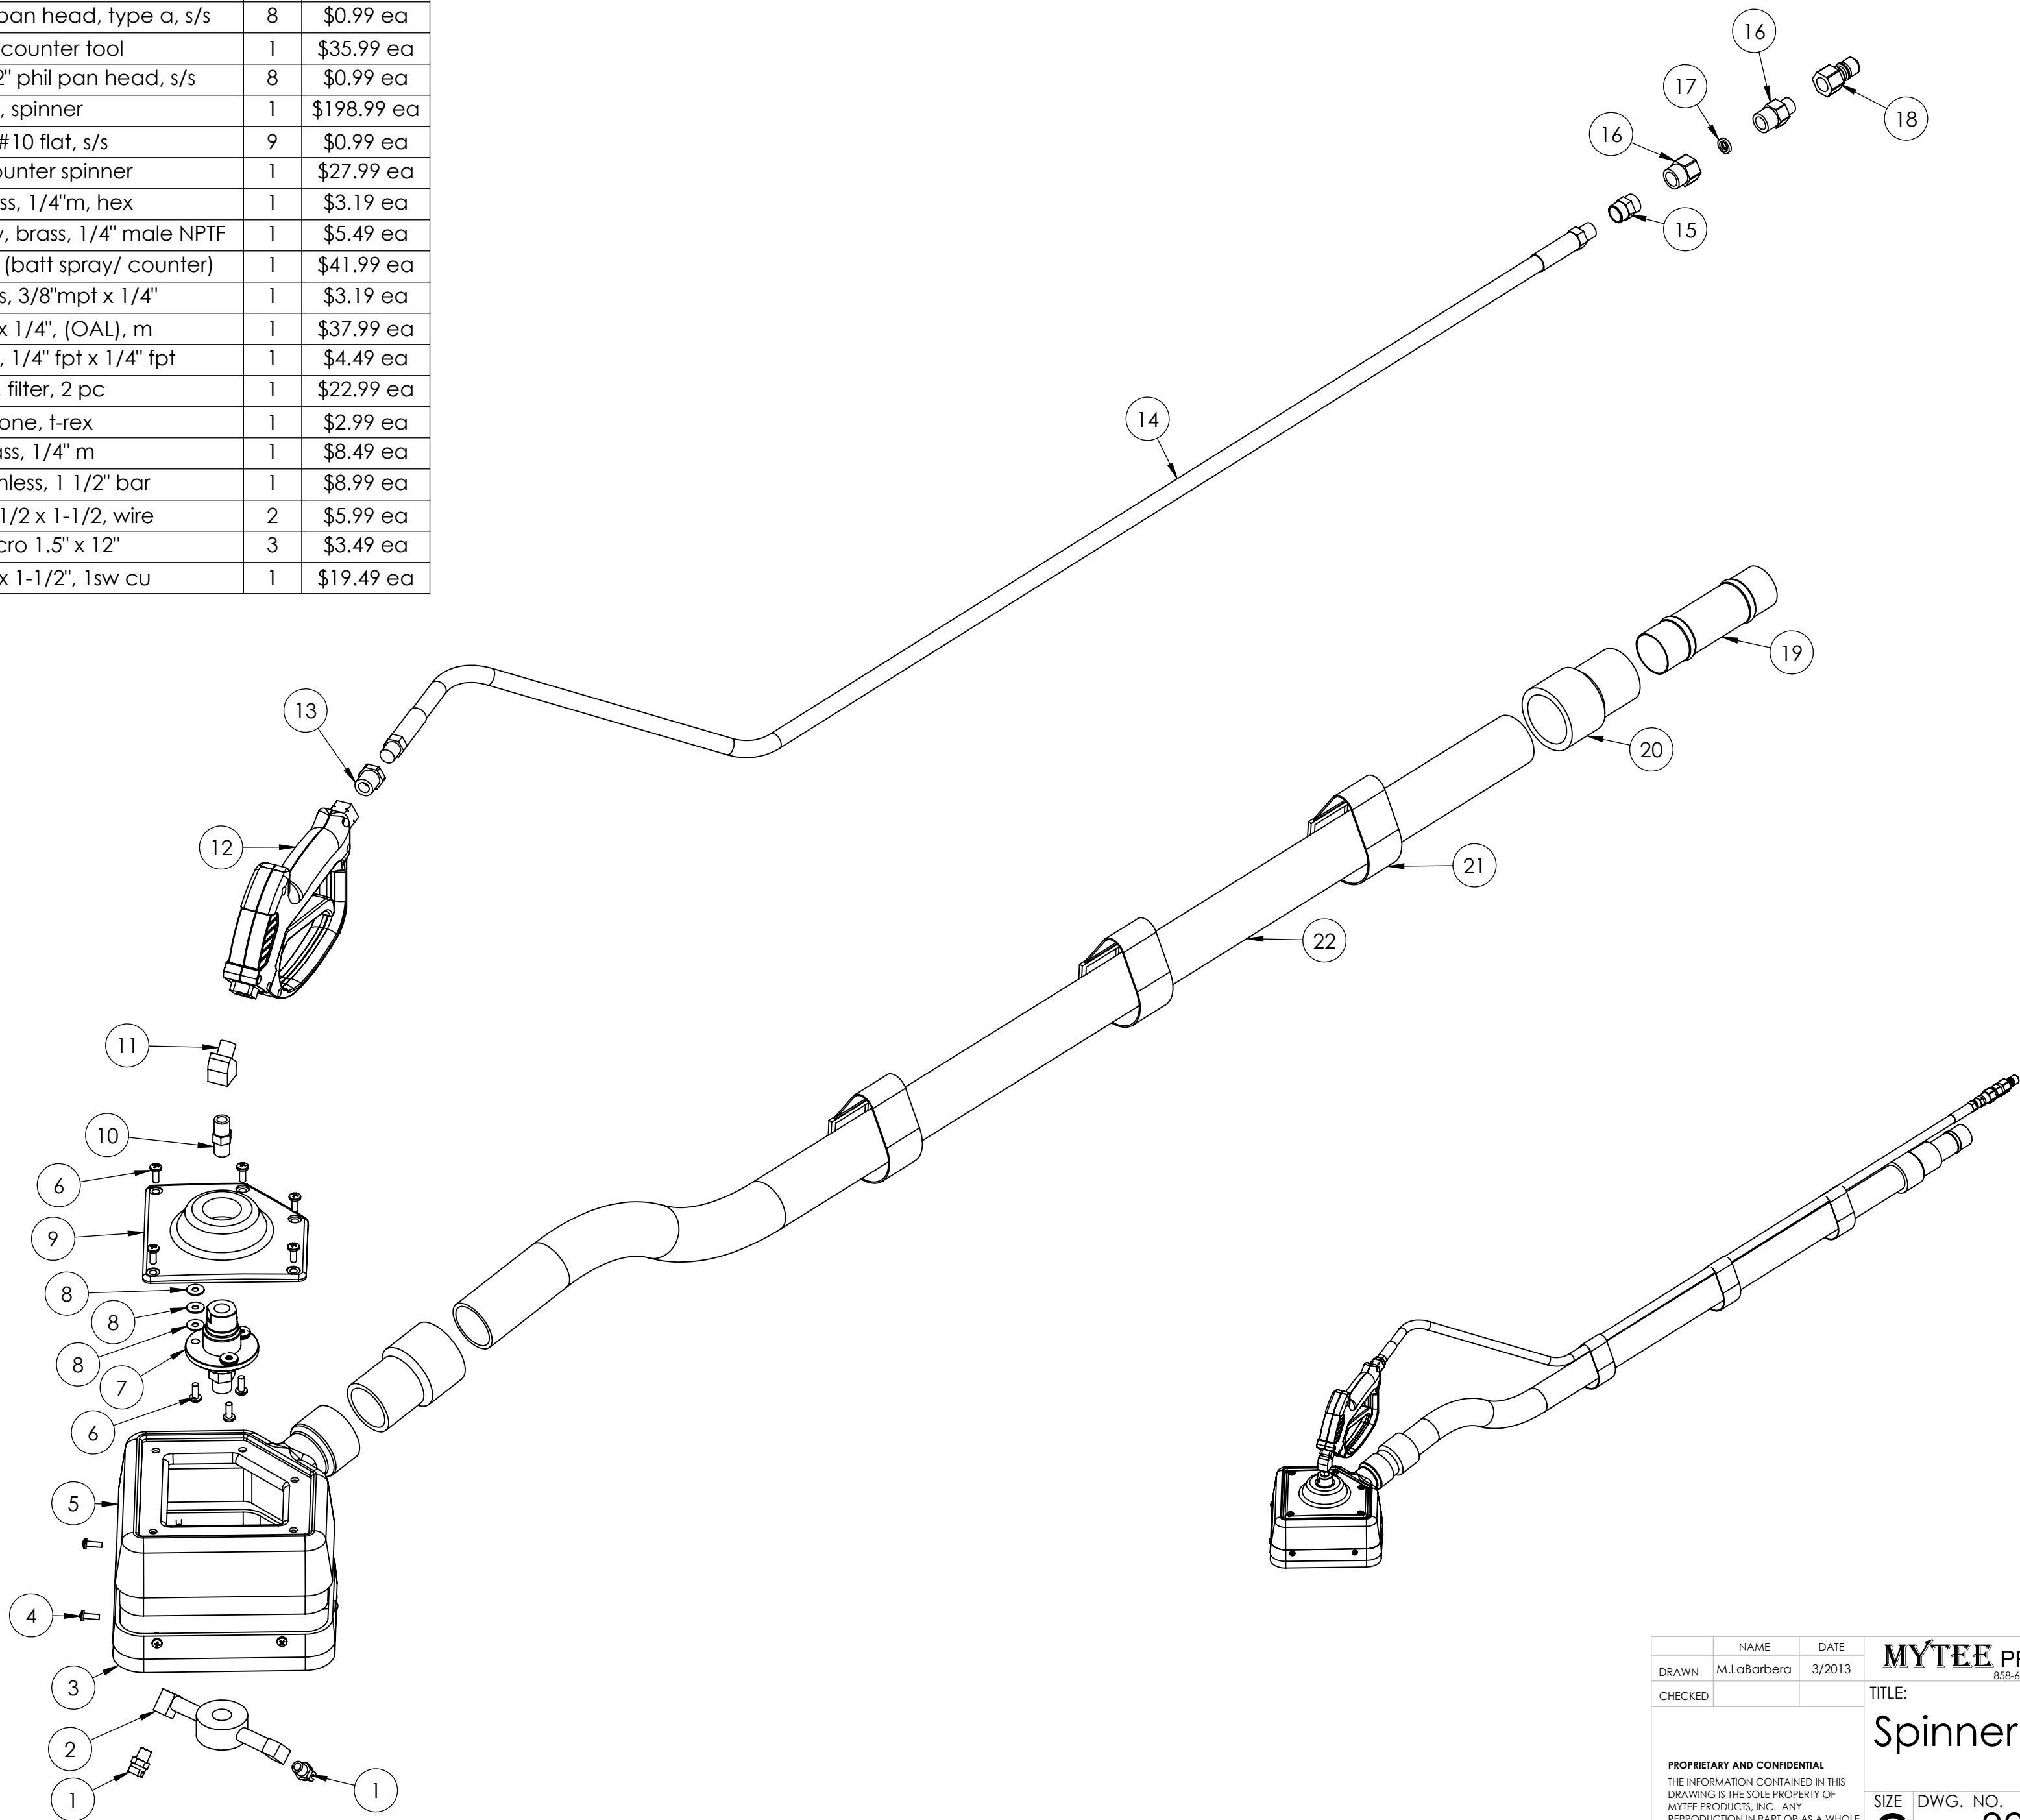

ITEM NO.	PART NO.	DESCRIPTION	QTY.	MSRP
1	H505	jet, s/s, 1/8", 1501	2	\$9.99 ea
2	H425	spray bar, 4"	1	\$117.99 ea
3	G089	brush, spinner, counter/corner	1	\$35.99 ea
4	H882	screw, 8 x 3/4 phil pan head, type a, s/s	8	\$0.99 ea
5	P701	manifold, counter tool	1	\$35.99 ea
6	H230	screw, 10-32 x 1/2" phil pan head, s/s	8	\$0.99 ea
7	H926	swivel, spinner	1	\$198.99 ea
8	H289	Washer #10 flat, s/s	9	\$0.99 ea
9	H482	casting, counter spinner	1	\$27.99 ea
10	B107	nipple, brass, 1/4"m, hex	1	\$3.19 ea
11	B130	45 deg, street elbow, brass, 1/4" male NPTF	1	\$5.49 ea
12	H540	gun, high pressure, (batt spray/ counter)	1	\$41.99 ea
13	B105	bushing, brass, 3/8"mpt x 1/4"	1	\$3.19 ea
14	AH195	sol hose, 57" x 1/4", (OAL), m	1	\$37.99 ea
15	B142A	coupling, brass, 1/4" fpt x 1/4" fpt	1	\$4.49 ea
16	H462	housing, filter, 2 pc	1	\$22.99 ea
17	G077	filter, cone, t-rex	1	\$2.99 ea
18	B101	qd, brass, 1/4" m	1	\$8.49 ea
19	H655	coupler, stainless, 1 1/2" bar	1	\$8.99 ea
20	H300	cuff, hose, 1-1/2 x 1-1/2, wire	2	\$5.99 ea
21	G147	strap, velcro 1.5" x 12"	3	\$3.49 ea
22	H504	vac hose, 4' x 1-1/2", 1sw cu	1	\$19.49 ea

	NAME	DATE	<b>MYTEE PRODUCTS, INC.</b>		
DRAWN	M.LaBarbera	3/2013	858-679-1191		
CHECKED			TITLE:		
<b>PROPRIETARY AND CONFIDENTIAL</b> THE INFORMATION CONTAINED IN THIS DRAWING IS THE SOLE PROPERTY OF MYTEE PRODUCTS, INC. ANY REPRODUCTION IN PART OR AS A WHOLE WITHOUT THE WRITTEN PERMISSION OF MYTEE PRODUCTS, INC. IS PROHIBITED.			<b>Spinner, Counter</b>		
			SIZE	DWG. NO.	REV
			<b>C</b>	<b>8908</b>	<b>OD</b>
SCALE: 1:4			DO NOT SCALE DRAWING	SHEET 1 OF 1	