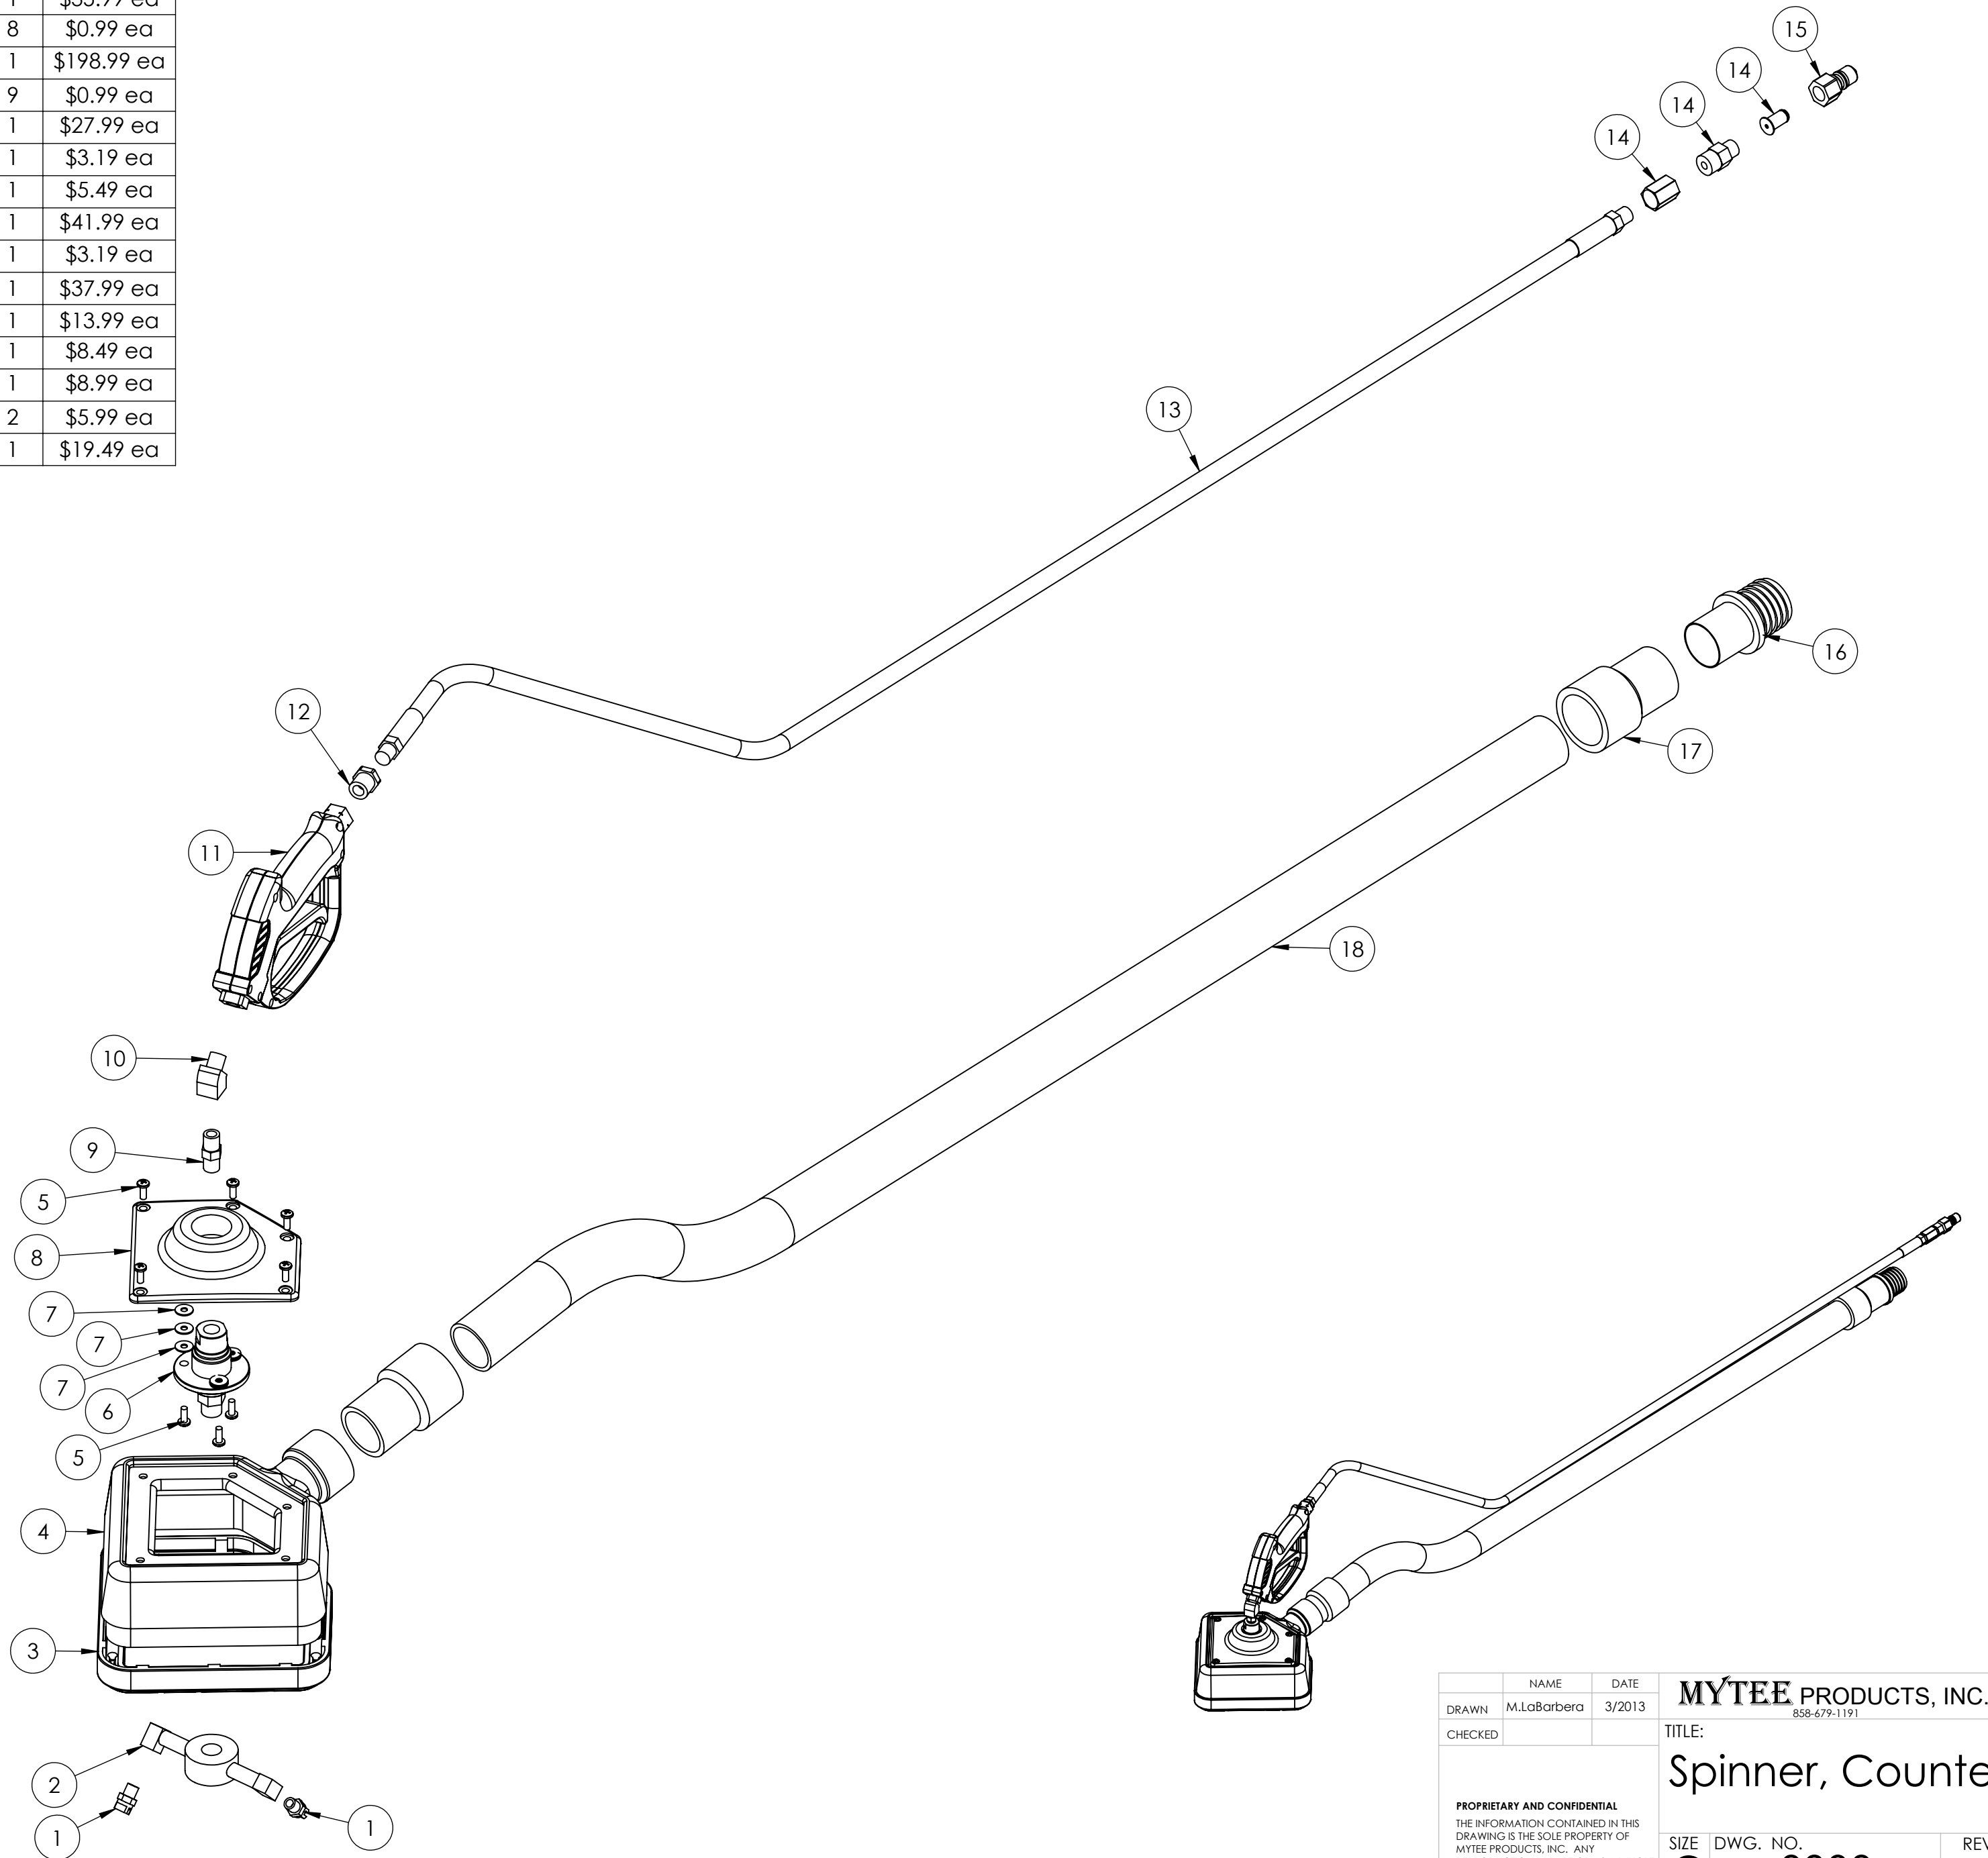

ITEM NO.	PART NO.	DESCRIPTION	QTY.	MSRP
1	H505A	jet, s/s, 1/8", 1502	2	\$9.99 ea
2	H425	spray bar, 4"	1	\$117.99 ea
3	P593	glide, nylon, corner spinner	1	\$19.99 ea
4	P701	manifold, counter tool	1	\$35.99 ea
5	H230	screw, 10-32 x 1/2" phil pan head, s/s	8	\$0.99 ea
6	H926	swivel, spinner	1	\$198.99 ea
7	H289	washer #10 flat, s/s	9	\$0.99 ea
8	H482	casting, counter spinner	1	\$27.99 ea
9	B107	nipple, brass, 1/4"m, hex	1	\$3.19 ea
10	B130	45 deg, street elbow, brass, 1/4" male	1	\$5.49 ea
11	H540	gun, high pressure	1	\$41.99 ea
12	B105	bushing, brass, 3/8"mpt x 1/4"	1	\$3.19 ea
13	AH195	sol hose, 57" x 1/4", (OAL), m	1	\$37.99 ea
14	B247	filter, in-line, 100 mesh, 1/4" MPT x FPT	1	\$13.99 ea
15	B101	qd, brass, 1/4" m	1	\$8.49 ea
16	H655	coupler, 1-1/2" barb to barb fitting	1	\$8.99 ea
17	H300	cuff, hose, 1-1/2 x 1-1/2, wire	2	\$5.99 ea
18	H504	vac hose, 4' x 1-1/2", 1sw cu	1	\$19.49 ea

**ITEMS NOT SHOWN**

PART NO.	DESCRIPTION	QTY.	MSRP
G079	hose wrap, heat guard	1	\$2.99 ea

	NAME	DATE	<b>MYTEE PRODUCTS, INC.</b> 858-679-1191	
DRAWN	M.LaBarbera	3/2013	TITLE: <b>Spinner, Counter</b>	
CHECKED			SIZE DWG. NO.	REV
<small>PROPRIETARY AND CONFIDENTIAL THE INFORMATION CONTAINED IN THIS DRAWING IS THE SOLE PROPERTY OF MYTEE PRODUCTS, INC. ANY REPRODUCTION IN PART OR AS A WHOLE WITHOUT THE WRITTEN PERMISSION OF MYTEE PRODUCTS, INC. IS PROHIBITED.</small>			<b>C</b>	<b>B</b>
			8908	
SCALE: 1:4		DO NOT SCALE DRAWING	SHEET 1 OF 1	