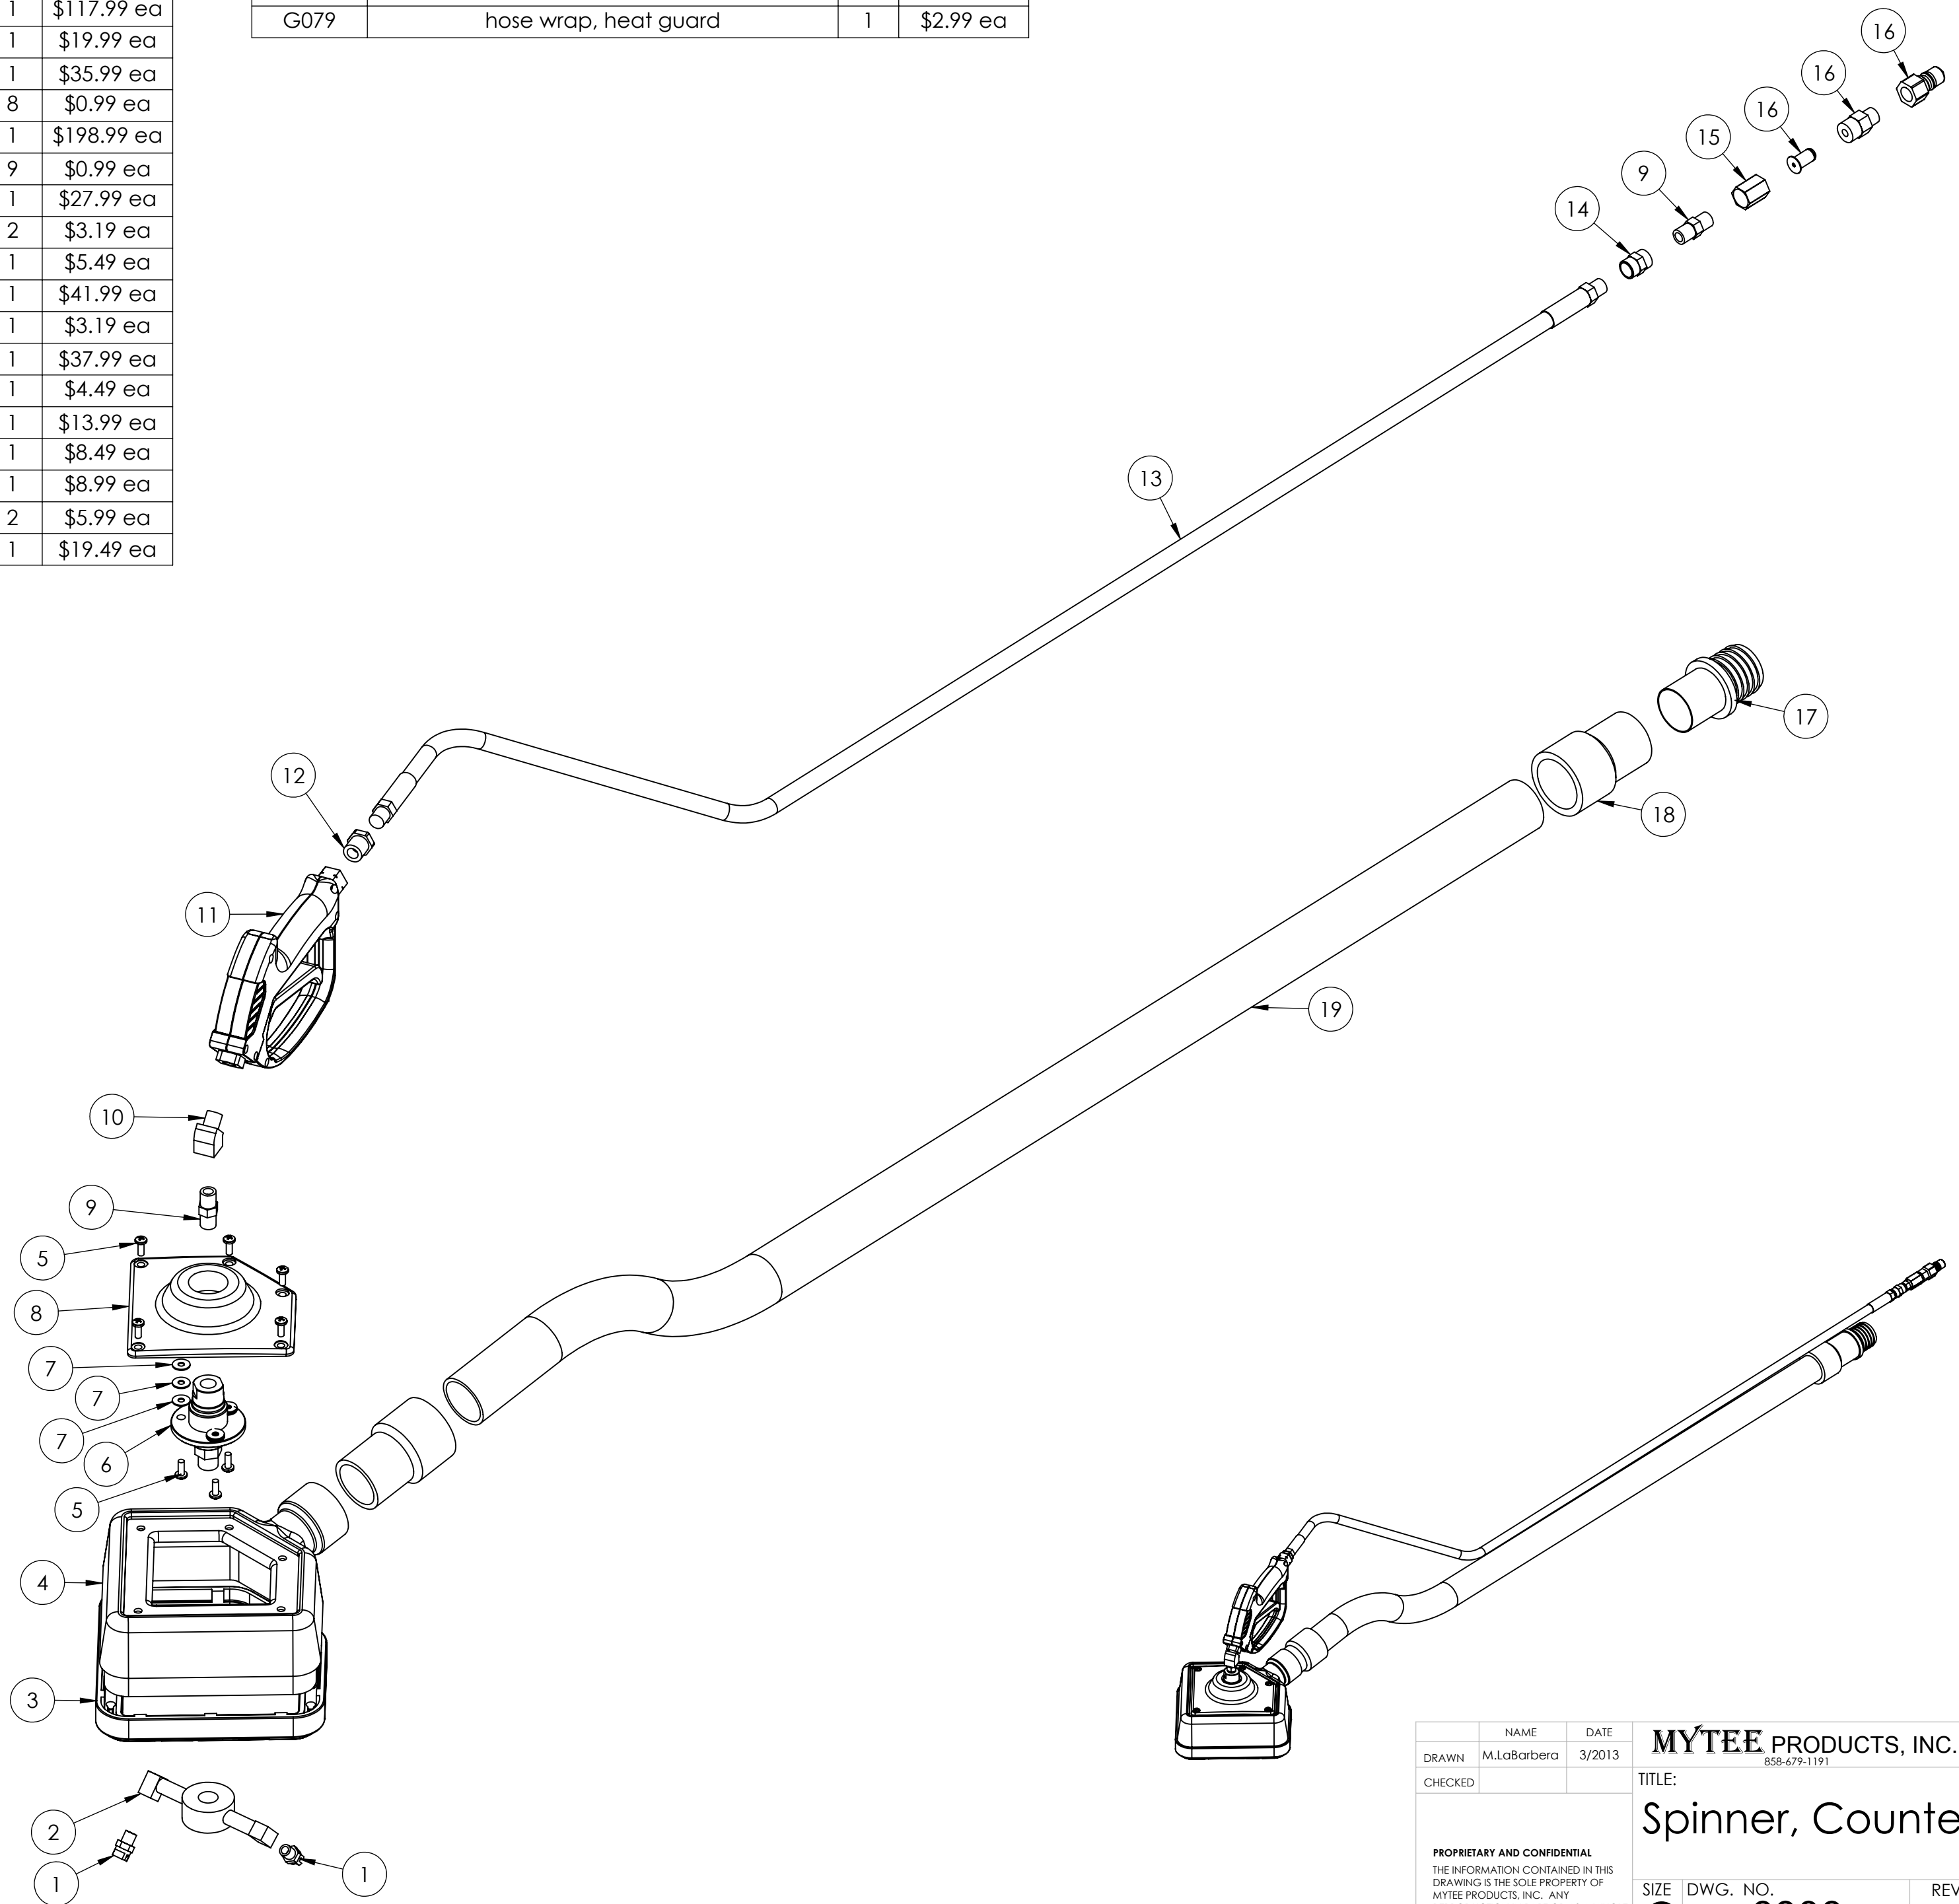

ITEM NO.	PART NO.	DESCRIPTION	QTY.	MSRP
1	H505A	jet, s/s, 1/8", 1502	2	\$9.99 ea
2	H425	spray bar, 4"	1	\$117.99 ea
3	P593	glide, nylon, corner spinner	1	\$19.99 ea
4	P701	manifold, counter tool	1	\$35.99 ea
5	H230	screw, 10-32 x 1/2" phil pan head, s/s	8	\$0.99 ea
6	H926	swivel, spinner	1	\$198.99 ea
7	H289	washer #10 flat, s/s	9	\$0.99 ea
8	H482	casting, counter spinner	1	\$27.99 ea
9	B107	nipple, brass, 1/4"m, hex	2	\$3.19 ea
10	B130	45 deg, street elbow, brass, 1/4" male	1	\$5.49 ea
11	H540	gun, high pressure	1	\$41.99 ea
12	B105	bushing, brass, 3/8"mpt x 1/4"	1	\$3.19 ea
13	AH195	sol hose, 57" x 1/4", (OAL), m	1	\$37.99 ea
14	B142A	coupling, brass, 1/4" fpt x 1/4" fpt	1	\$4.49 ea
15	B247	filter, in-line, 100 mesh, 1/4" MPT x FPT	1	\$13.99 ea
16	B101	qd, brass, 1/4" m	1	\$8.49 ea
17	H655	coupler, 1-1/2" barb to barb fitting	1	\$8.99 ea
18	H300	cuff, hose, 1-1/2 x 1-1/2, wire	2	\$5.99 ea
19	H504	vac hose, 4' x 1-1/2", 1sw cu	1	\$19.49 ea

**ITEMS NOT SHOWN**

PART NO.	DESCRIPTION	QTY.	MSRP
G079	hose wrap, heat guard	1	\$2.99 ea

	NAME	DATE	<b>MYTEE PRODUCTS, INC.</b> 858-679-1191	
DRAWN	M.LaBarbera	3/2013	TITLE: <b>Spinner, Counter</b>	
CHECKED			SIZE DWG. NO.	REV
<small>PROPRIETARY AND CONFIDENTIAL THE INFORMATION CONTAINED IN THIS DRAWING IS THE SOLE PROPERTY OF MYTEE PRODUCTS, INC. ANY REPRODUCTION IN PART OR AS A WHOLE WITHOUT THE WRITTEN PERMISSION OF MYTEE PRODUCTS, INC. IS PROHIBITED.</small>			<b>C</b>	<b>B</b>
			8908	
SCALE: 1:4		DO NOT SCALE DRAWING	SHEET 1 OF 1	