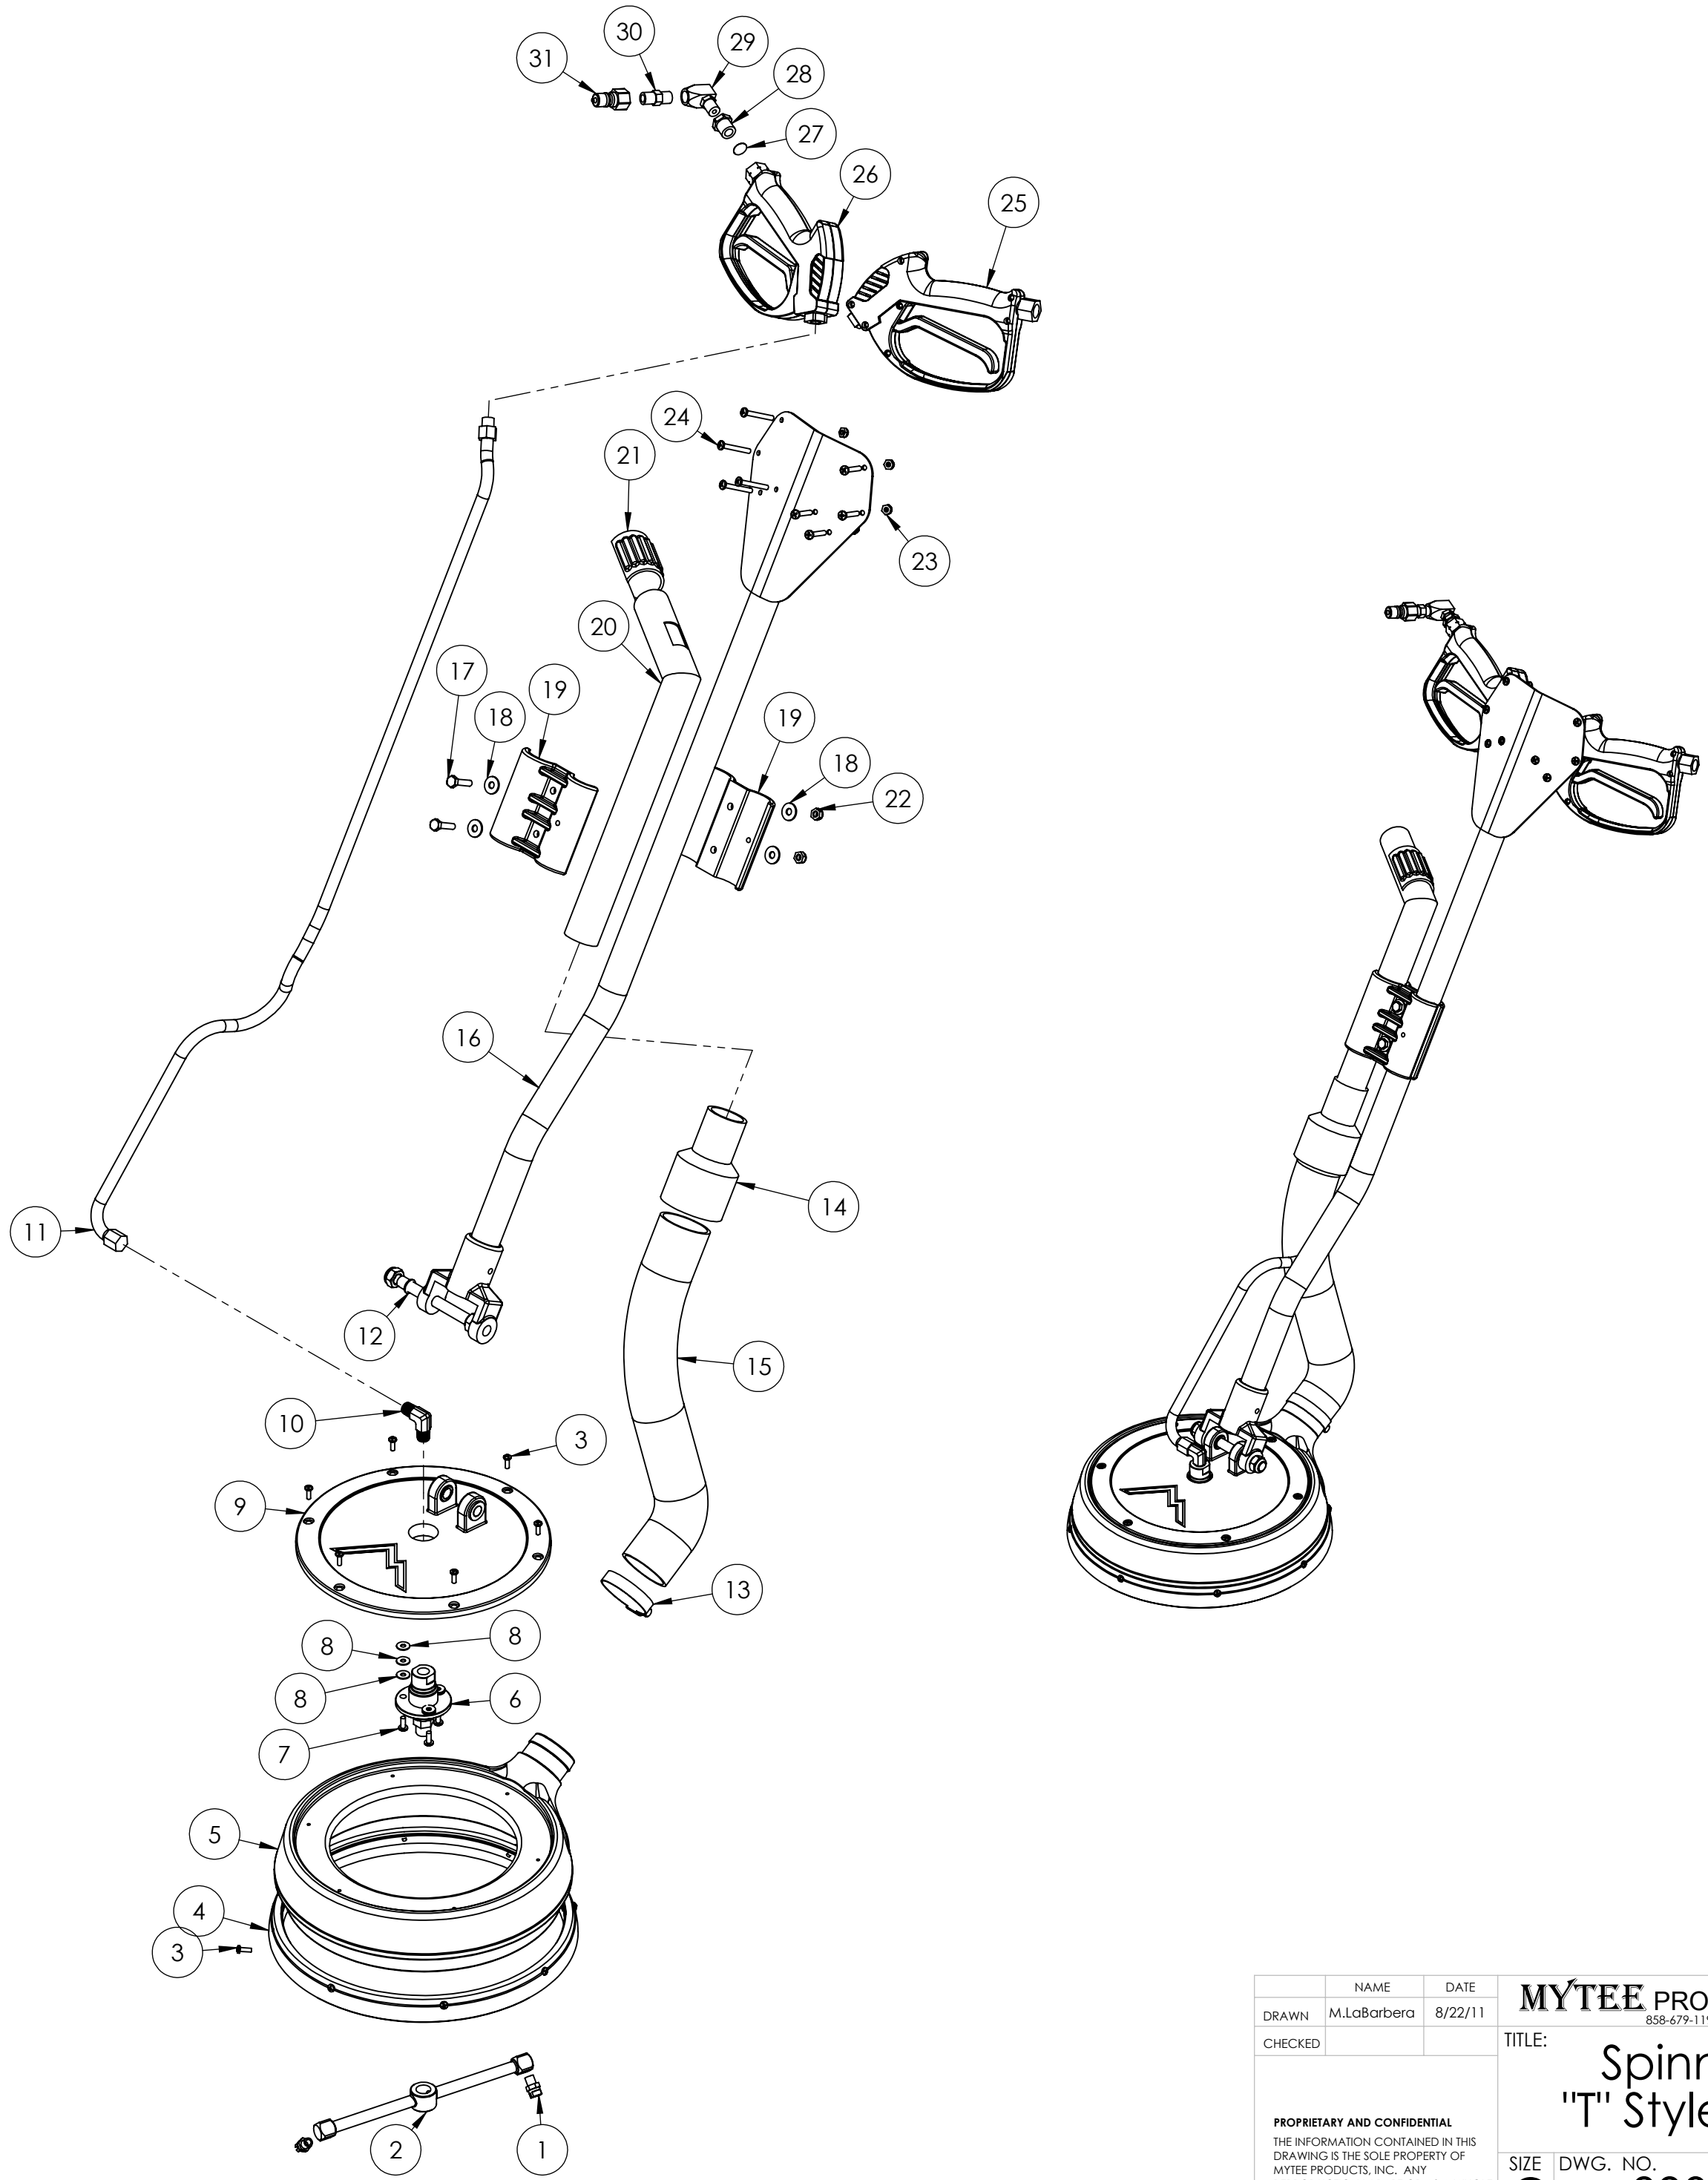

ITEM NO.	PART NO.	DESCRIPTION	QTY.	MSRP
1	H505	jet, s/s, 1/8", 1501	2	\$9.99 ea
2	H441	bar, t, straight, 42 deg, 10"	1	\$129.99 ea
3	H882	screw, 8 x 3/4 phil pan head, type a, s/s	14	\$0.99 ea
4	G080	brush, spinner, 12"	1	\$34.99 ea
5	P689A	manifold, spin 12", blue	1	\$51.99 ea
6	H926	swivel, flange	1	\$198.99 ea
7	H230	screw, 10-32 x 1/2 phil pan	3	\$0.99 ea
8	H289	washer, #10 flat, s/s	9	\$0.99 ea
9	H465A	casting, 12" low profile spinner	1	\$84.99 ea
10	B136	elbow, brass, 90 deg, 1/4" mpt x 1/4" mpt	1	\$4.99 ea
11	AH206	sol hose, black 48" (OAL), fsw 1/4" x m 1/4"	1	\$21.99 ea
12	H475	rod, threaded, 4.65 x 1/2"	1	\$5.99 ea
13	H217	clamp, hose, 2-1/4 dia	1	\$1.49 ea
14	H498A	cuff, 2" thread x 1-1/2" slip	1	\$14.99 ea
15	PH628-20	vac hose, 2" wire-reinforced	1	\$8.99/ft
16	H092	two handed spinner handle	1	\$139.99 ea
17	H203	bolt, 1/4-20 x 1-1/4" hex head, s/s	2	\$0.99 ea
18	H210	washer, 1/4" flat, s/s	4	\$0.99 ea
19	H613A	clamp, spinner handle, 1.5" x 1.25"	2	\$11.99 ea
20	H094	tube, vac, elbow, 1.5" dia, spinner	1	\$48.99 ea
21	G082	sleeve, vac relief, 1.5", spin	1	\$3.25 ea
22	H216	nut, lock, 1/4-20 nylon insert	2	\$0.99 ea
23	H458	nut, lock, 10-32, thin pattern	8	\$0.99 ea
24	H457	screw, 10-32 x 1-1/2", p-pan	8	\$0.99 ea
25	H540A	angled gun, no trigger	1	\$20.99 ea
26	H540	gun, high pressure, (batt spray/ counter)	1	\$41.99 ea
27	H461	filter, mesh screen 3/8"	1	\$0.99 ea
28	B105	bushing, brass, 3/8"mpt x 1/4"	1	\$3.19 ea
29	B100	swivel, 90 degrees x 1/4 fm x 1/4 ml, viton seals	1	\$26.99 ea
30	B107	nipple, brass, 1/4"m, hex	1	\$3.19 ea
31	B101	qd, brass, 1/4" m	1	\$8.49 ea