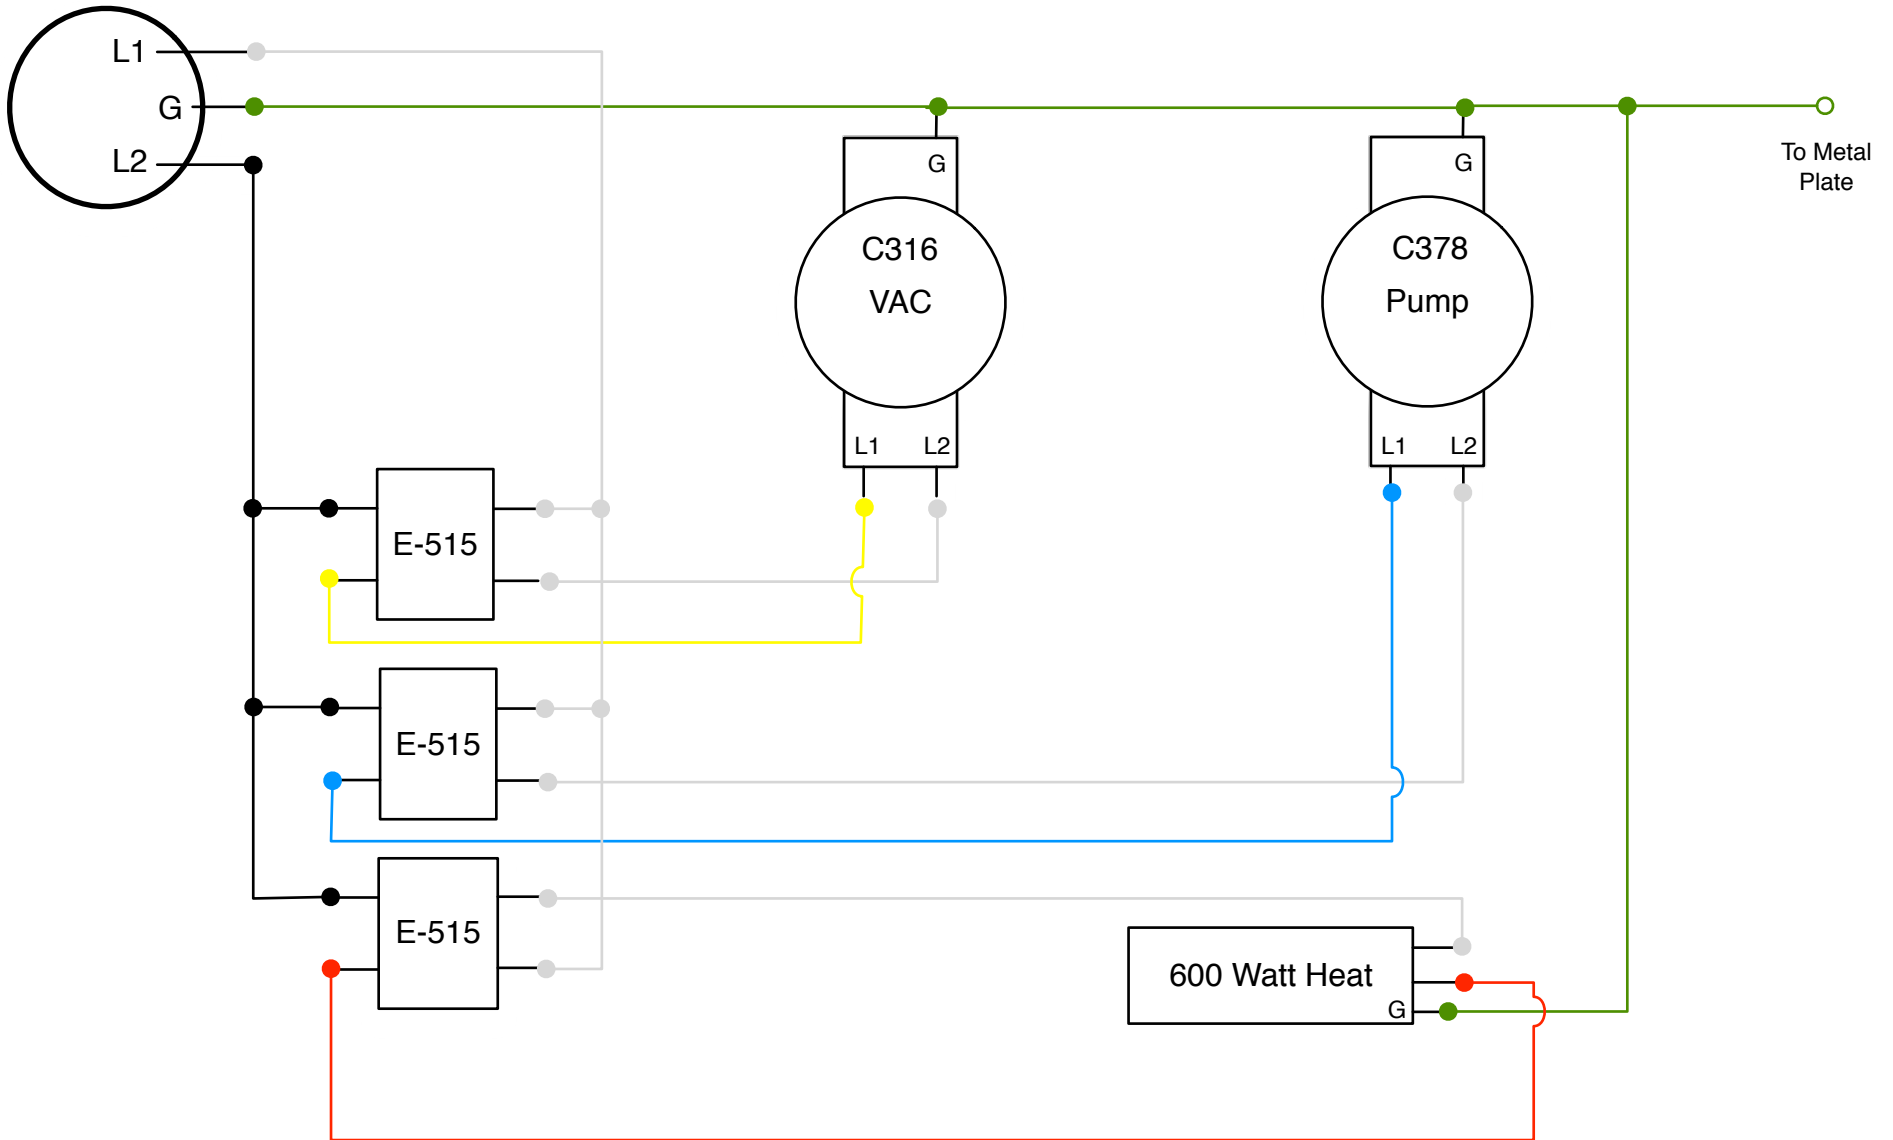

# S-300H 115 Volt System

Primary Cord

7/15/2016