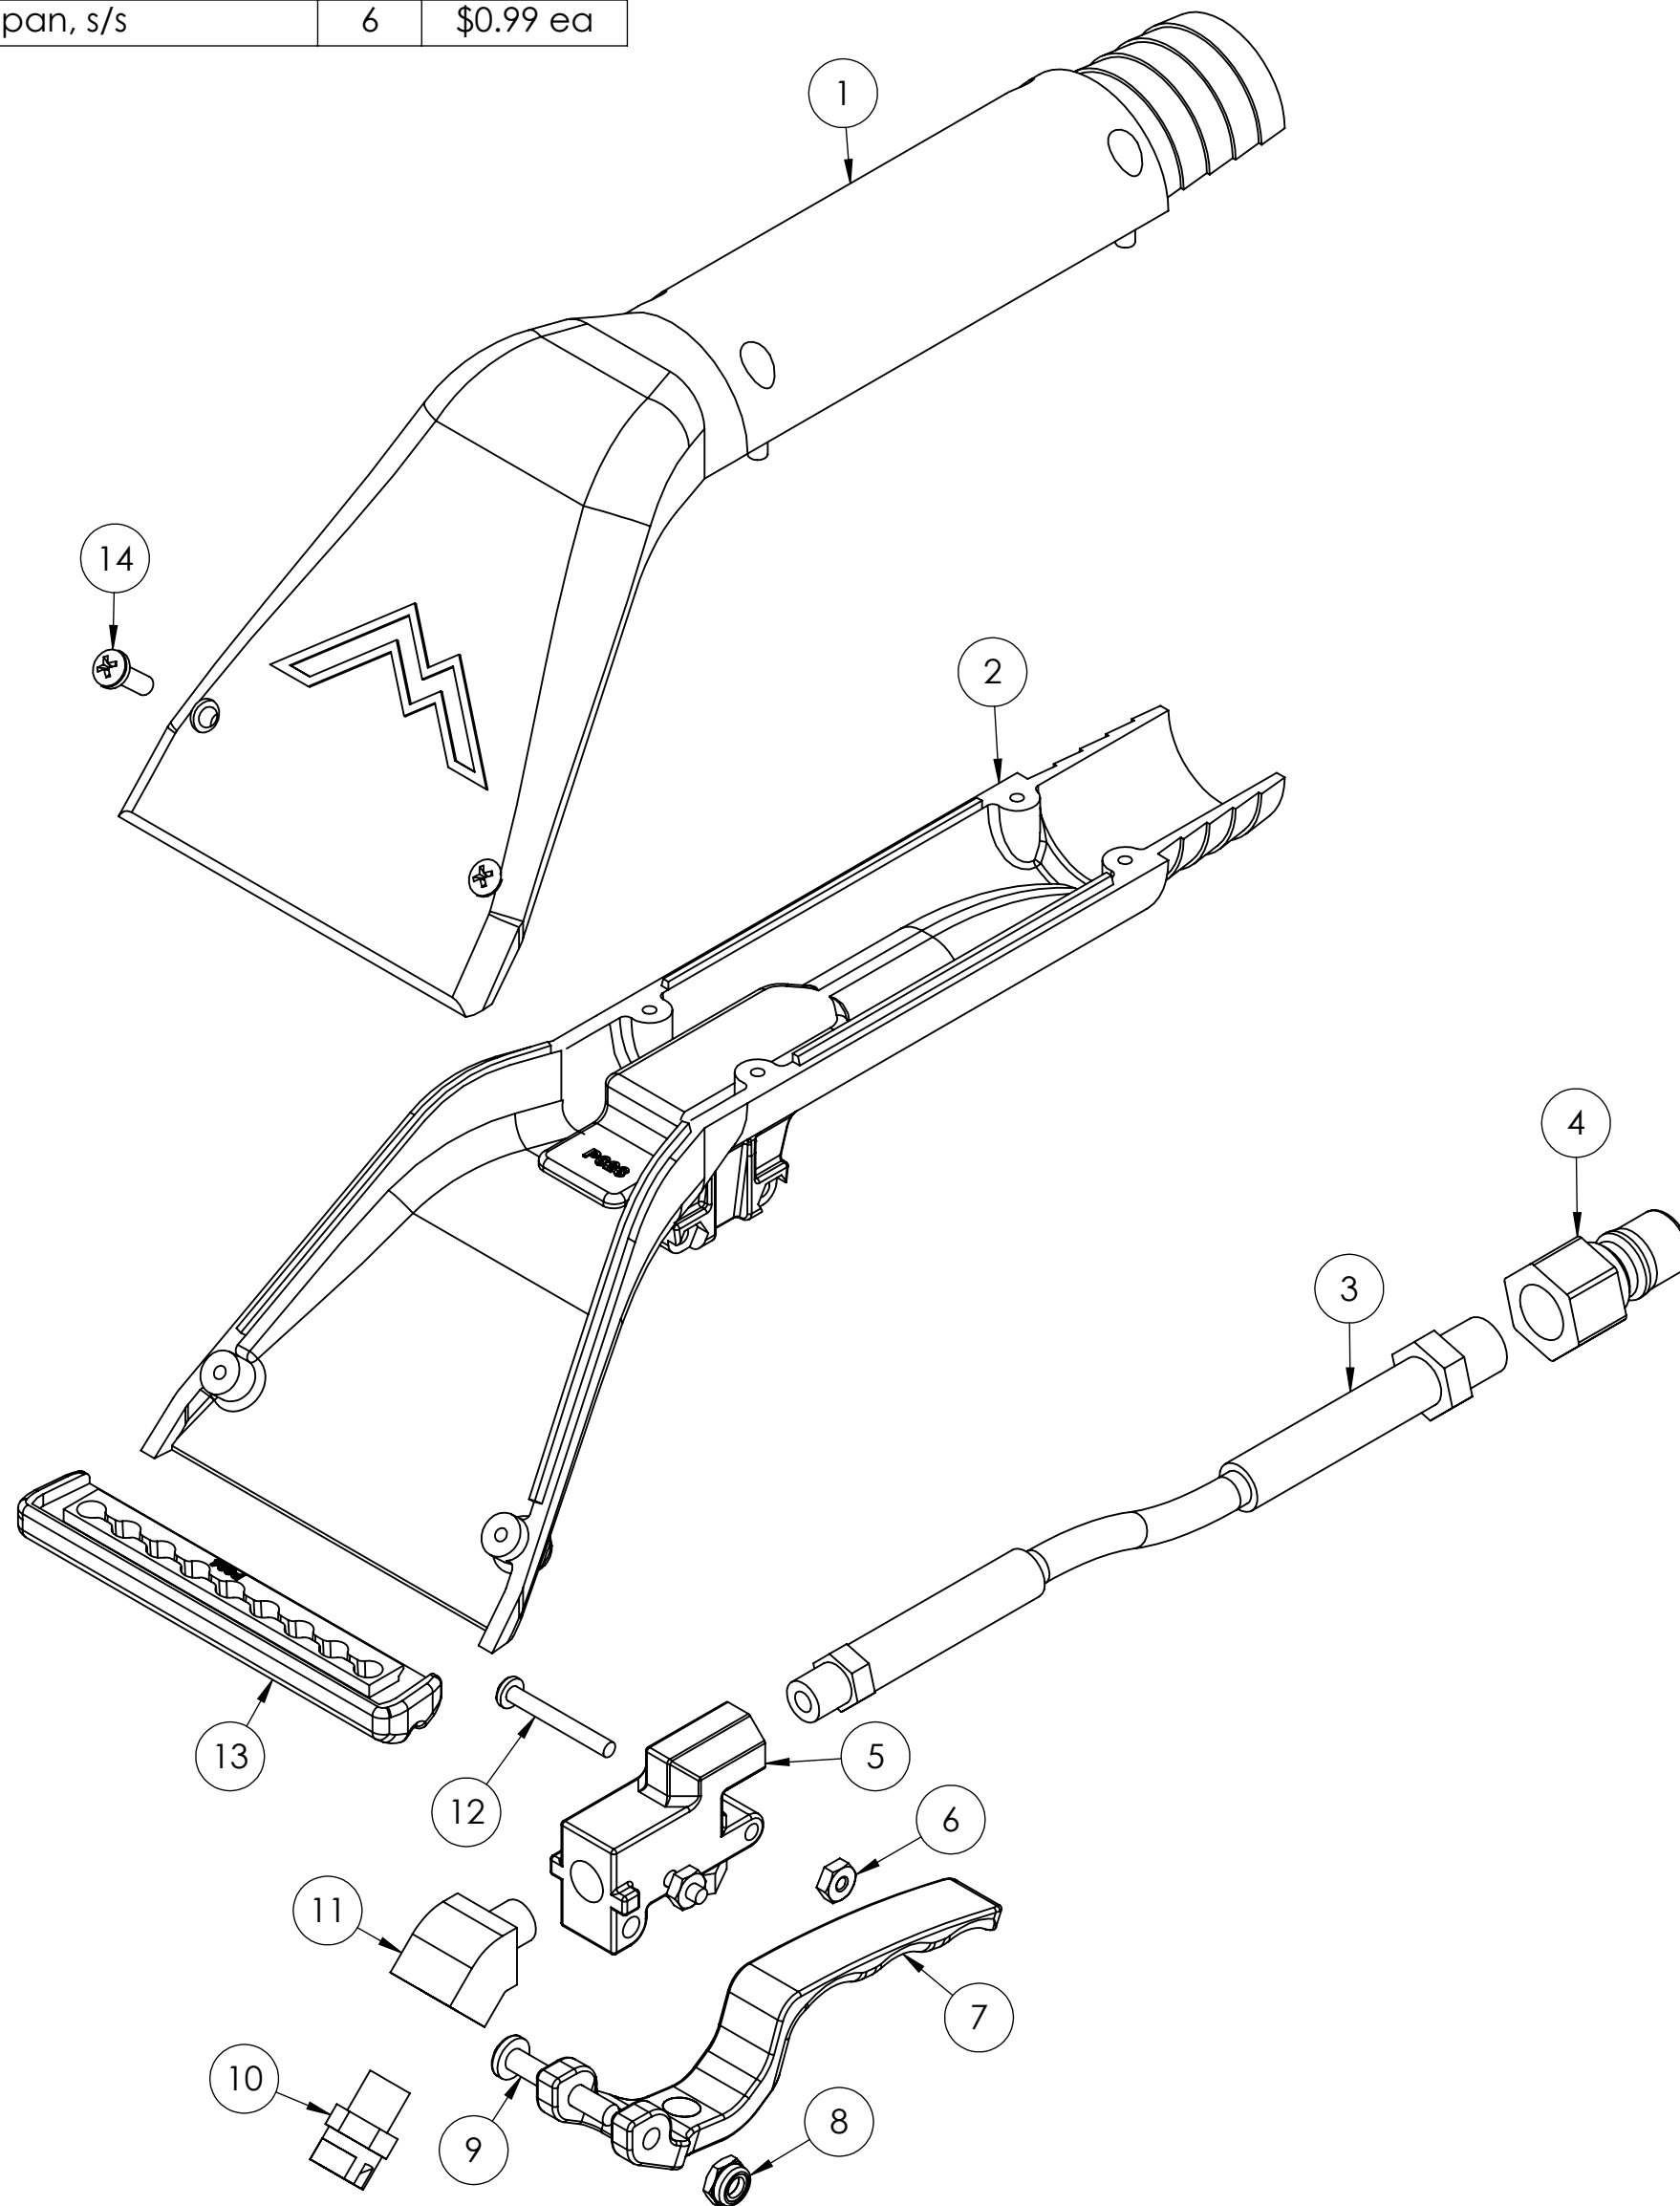

ITEM NO.	PART NO.	DESCRIPTION	QTY.	MSRP
1	P622	housing, upper clear, handtool	1	\$29.99 ea
2	P623	housing, lower black, handtool	1	\$29.99 ea
3	A935	sol hose, pigtail, 1/8 x 7 1/2"	1	\$14.99 ea
4	B101	qd, brass, 1/4" m	1	\$8.49 ea
5	B144B	valve assy, hand tool, 8400P	1	\$32.99 ea
6	H792	nut, lock, 6-32, nylon insert, s/s	2	\$0.99 ea
7	P625	lever, upholstery tool	1	\$4.99 ea
8	H458	nut, lock, 10-32, thin pattern	1	\$0.99 ea
9	H788	screw, 10-32 x 1-3/8", phil pan head, s/s	1	\$0.99 ea
10	B163	jet, 1/8", vv8002, brass	1	\$14.99 ea
11	B657	elbow, 45 deg street, 1/8" mpt x 1/8" fpt	1	\$4.99 ea
12	H791	screw, 6-32 X 1-1/8", phil pan, s/s	2	\$0.99 ea
13	P624	glide, upholstery tool	1	\$17.99 ea
14	H794	#8 x 1/2", phil pan, s/s	6	\$0.99 ea

REVISIONS			
REV.	DESCRIPTION	DATE	APPROVED
OD	ORIGINAL DRAFT	10/2017	JFL

	NAME	DATE	<b>MYTEE PRODUCTS, INC.</b> 858-679-1191	
DRAWN	M.LaBarbera	10/2017	TITLE:	
CHECKED			<b>Air Lite</b>	
<small>PROPRIETARY AND CONFIDENTIAL THE INFORMATION CONTAINED IN THIS DRAWING IS THE SOLE PROPERTY OF MYTEE PRODUCTS, INC. ANY REPRODUCTION IN PART OR AS A WHOLE WITHOUT THE WRITTEN PERMISSION OF MYTEE PRODUCTS, INC. IS PROHIBITED.</small>			SIZE	REV
			<b>C</b>	<b>OD</b>
			DWG. NO.	
SCALE: 1:5		DO NOT SCALE DRAWING	SHEET 1 OF 1	