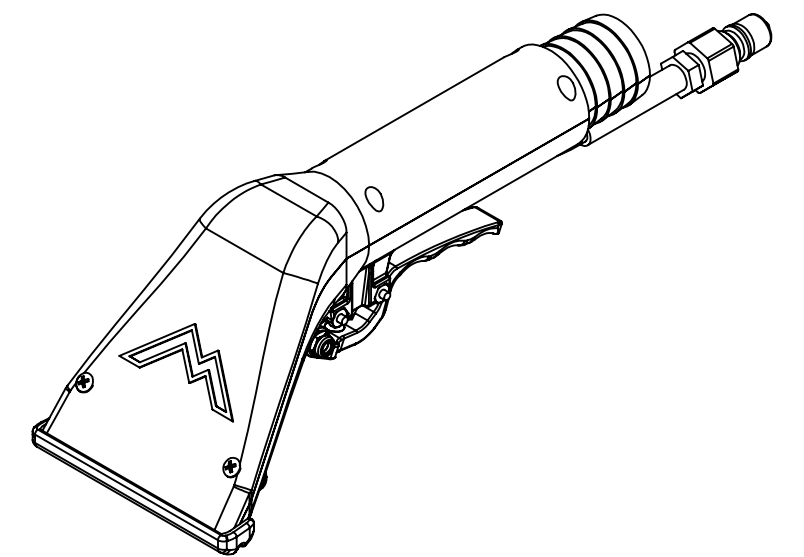

ITEM NO.	PART NO.	DESCRIPTION	QTY.	MSRP
1	P622	housing, upper clear, handtool	1	\$29.99 ea
2	P623	housing, lower black, handtool	1	\$29.99 ea
3	A935	sol hose, pigtail, 1/8 x 7 1/2"	1	\$14.99 ea
4	B101	qd, brass, 1/4" m	1	\$8.49 ea
5	B144B	valve assy, hand tool, 8400P	1	\$32.99 ea
6	H792	nut, lock, 6-32, nylon insert, s/s	2	\$0.99 ea
7	P625	lever, upholstery tool	1	\$4.99 ea
8	H458	nut, lock, 10-32, thin pattern	1	\$0.99 ea
9	H788	screw, 10-32 x 1-3/8", phil pan head, s/s	1	\$0.99 ea
10	B163	jet, 1/8", vv8002, brass	1	\$14.99 ea
11	B657	elbow, 45 deg street, 1/8" mpt x 1/8" fpt	1	\$4.99 ea
12	H791	screw, 6-32 X 1-1/8", phil pan, s/s	2	\$0.99 ea
13	P624	glide, upholstery tool	1	\$17.99 ea
14	H794	#8 x 1/2", phil pan, s/s	6	\$0.99 ea

REVISIONS			
REV.	DESCRIPTION	DATE	APPROVED
OD	ORIGINAL DRAFT	10/2017	JFL

	NAME	DATE	<b>MYTEE PRODUCTS, INC.</b> 858-679-1191	
DRAWN	M.LaBarbera	10/2017	TITLE:	
CHECKED			<b>Air Lite</b>	
<small>PROPRIETARY AND CONFIDENTIAL THE INFORMATION CONTAINED IN THIS DRAWING IS THE SOLE PROPERTY OF MYTEE PRODUCTS, INC. ANY REPRODUCTION IN PART OR AS A WHOLE WITHOUT THE WRITTEN PERMISSION OF MYTEE PRODUCTS, INC. IS PROHIBITED.</small>			SIZE	REV
			<b>C</b>	<b>OD</b>
			DWG. NO.	
SCALE: 1:5		DO NOT SCALE DRAWING	SHEET 1 OF 1	