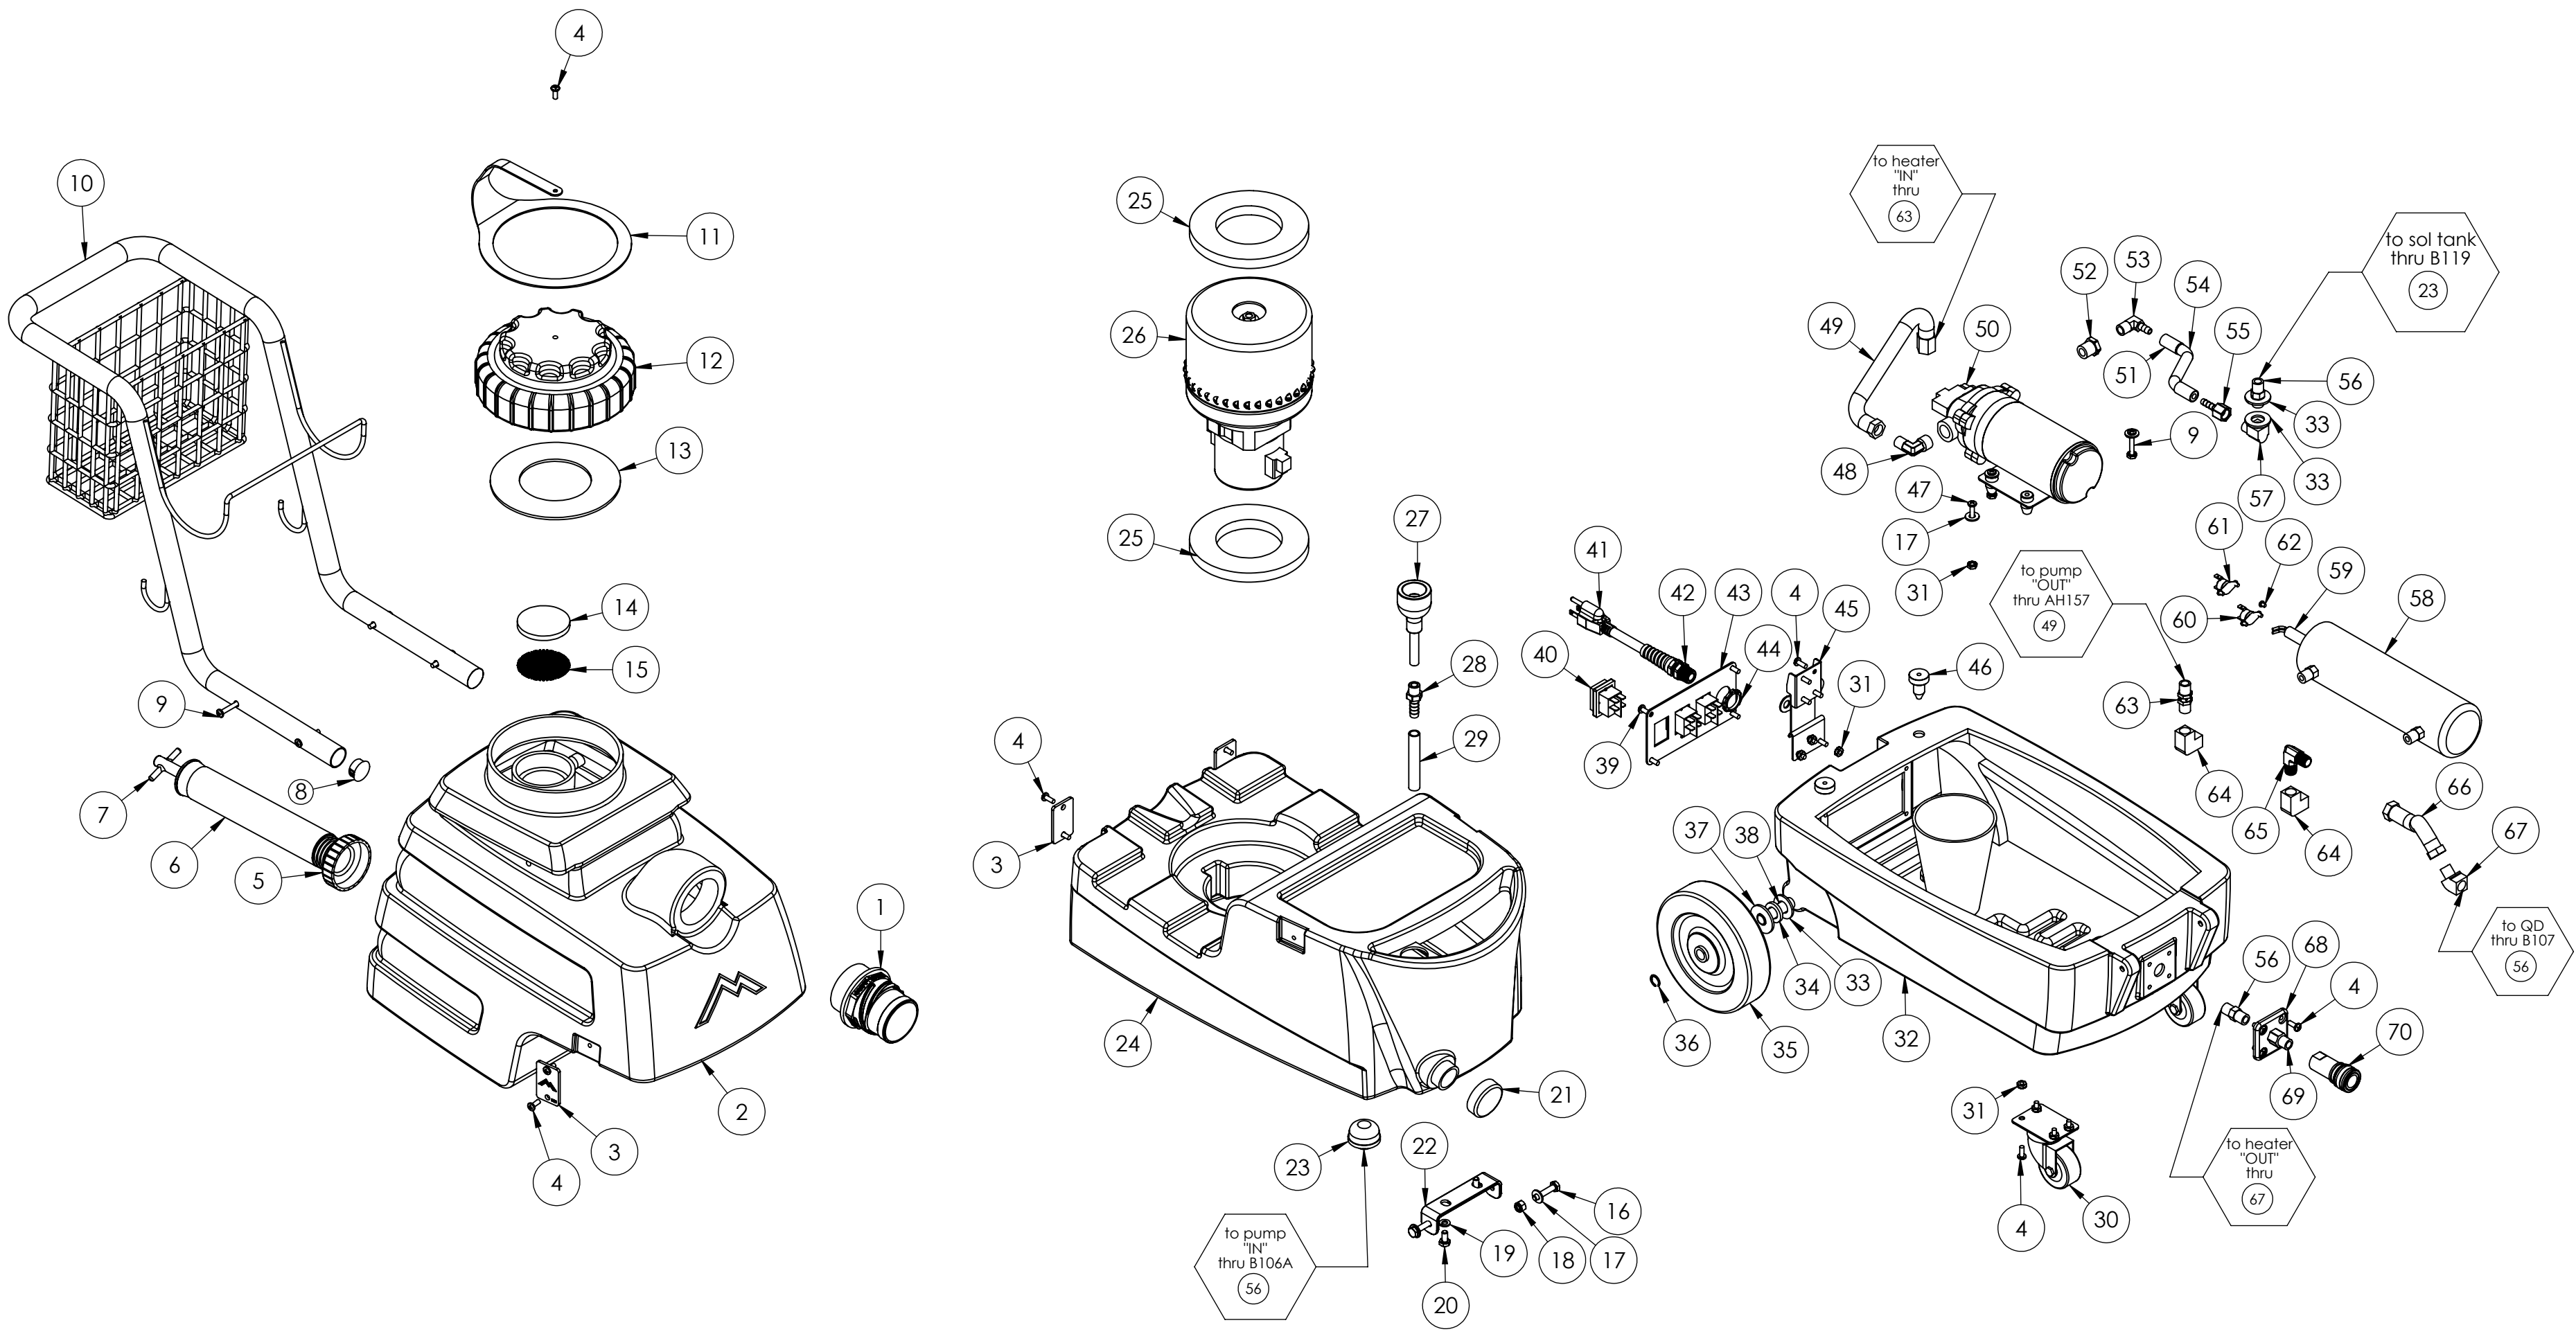

NAME	DATE	MYTEE PRODUCTS, INC. 858-679-1191	
DRAWN	M.LaBarbera	1/2014	TITLE: Mytee Lite	
CHECKED			REV F	
COMMENTS:			SIZE C	DWG. NO. 8070
PROPRIETARY AND CONFIDENTIAL THE INFORMATION CONTAINED IN THIS DRAWING IS THE SOLE PROPERTY OF MYTEE PRODUCTS, INC. ANY REPRODUCTION IN PART OR AS A WHOLE WITHOUT THE WRITTEN PERMISSION OF MYTEE PRODUCTS, INC. IS PROHIBITED.			SCALE: 1:24	DO NOT SCALE DRAWING
			SHEET 2 OF 3