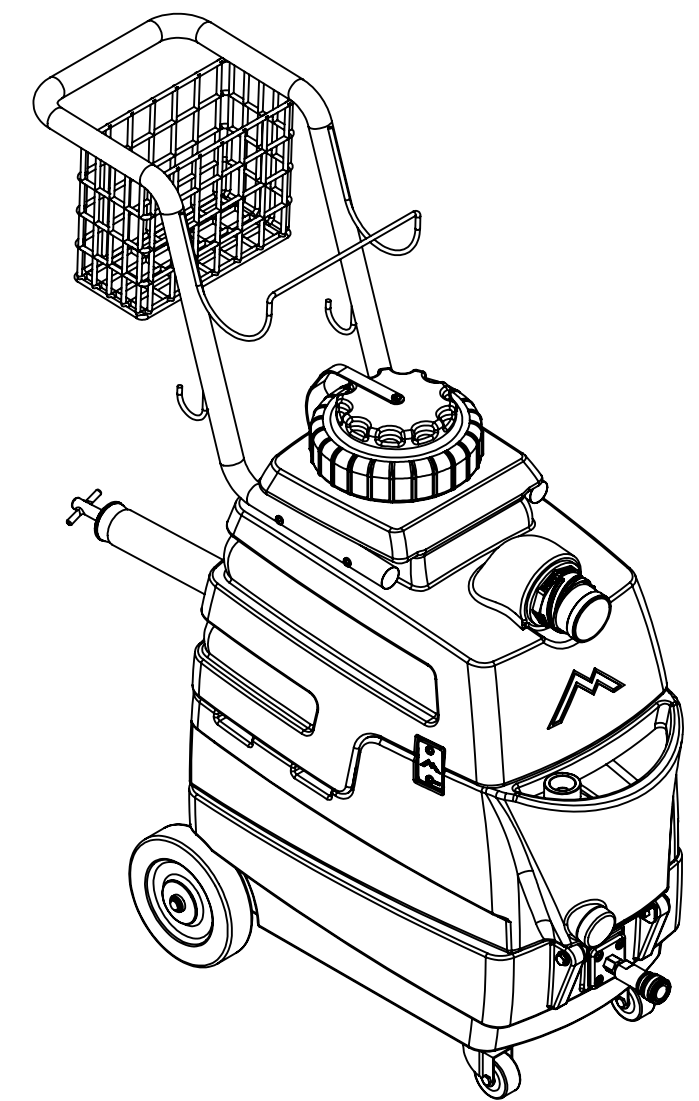

REVISIONS			
REV.	DESCRIPTION	DATE	APPROVED
OD	ORIGINAL DRAFT	1/3/2014	JFL
A	G004A REPLACED WITH G004	3/19/2014	ML
B	ADDED H212 AND B170	3/19/2014	ML
C	ADDED H029	6/18/2014	ML
D	ADDED H423, B110	7/11/2014	ML
E	ADDED B241, B111	4/15/2015	ML
F	RPLACED B136 WITH B652	4/13/2016	ML

	NAME	DATE	MYTEE PRODUCTS, INC. 858-679-1191	
DRAWN	M.LaBarbera	1/2014	TITLE: Mytee Lite	
CHECKED			REV F	
COMMENTS:			SIZE C	DWG. NO. 8070
PROPRIETARY AND CONFIDENTIAL THE INFORMATION CONTAINED IN THIS DRAWING IS THE SOLE PROPERTY OF MYTEE PRODUCTS, INC. ANY REPRODUCTION IN PART OR AS A WHOLE WITHOUT THE WRITTEN PERMISSION OF MYTEE PRODUCTS, INC. IS PROHIBITED.			SCALE: 1:24	DO NOT SCALE DRAWING
			SHEET 3 OF 3