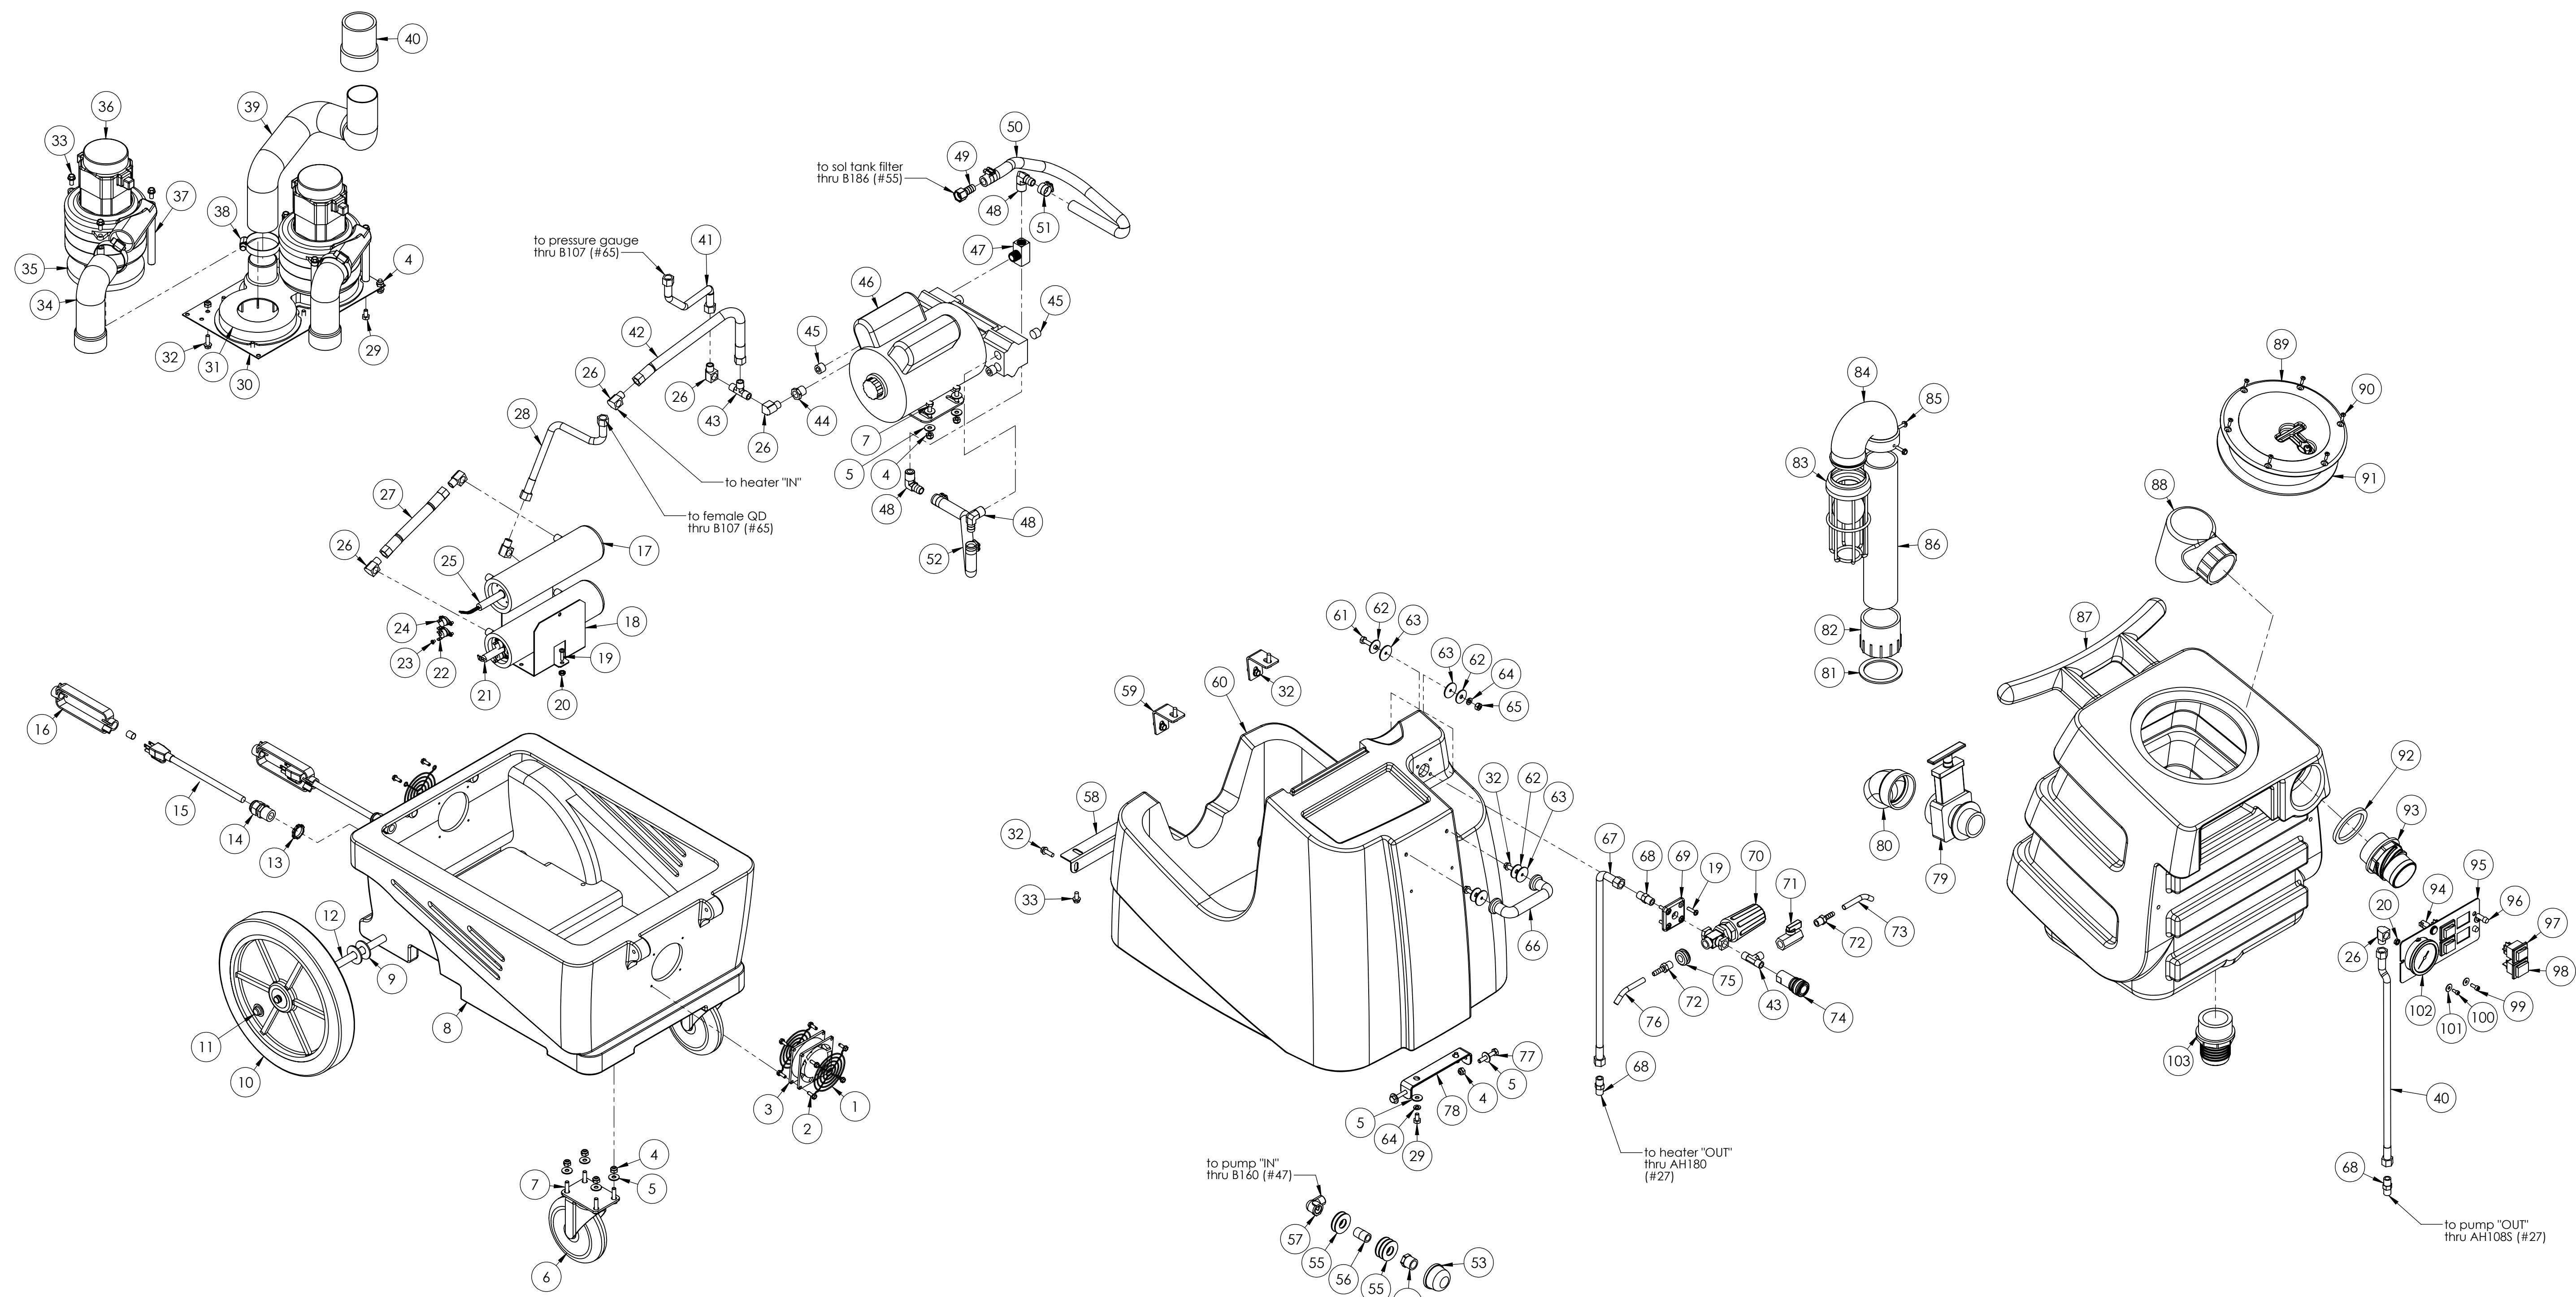

NAME	DATE	MYTEE PRODUCTS, INC. 888-679-1191
M. LaBarbera	7/29/11	
TITLE:		speedster
DRAWN		
CHECKED		SIZE DWG. NO.
PROPRIETARY AND CONFIDENTIAL		D 1003DX
THE INFORMATION CONTAINED IN THIS DRAWING IS THE SOLE PROPERTY OF MYTEE PRODUCTS, INC. ANY REPRODUCTION IN PART OR AS A WHOLE WITHOUT THE WRITTEN PERMISSION OF MYTEE PRODUCTS, INC. IS PROHIBITED.		REV
		od
SCALE: 1:6		DO NOT SCALE DRAWING
		SHEET 2 OF 2