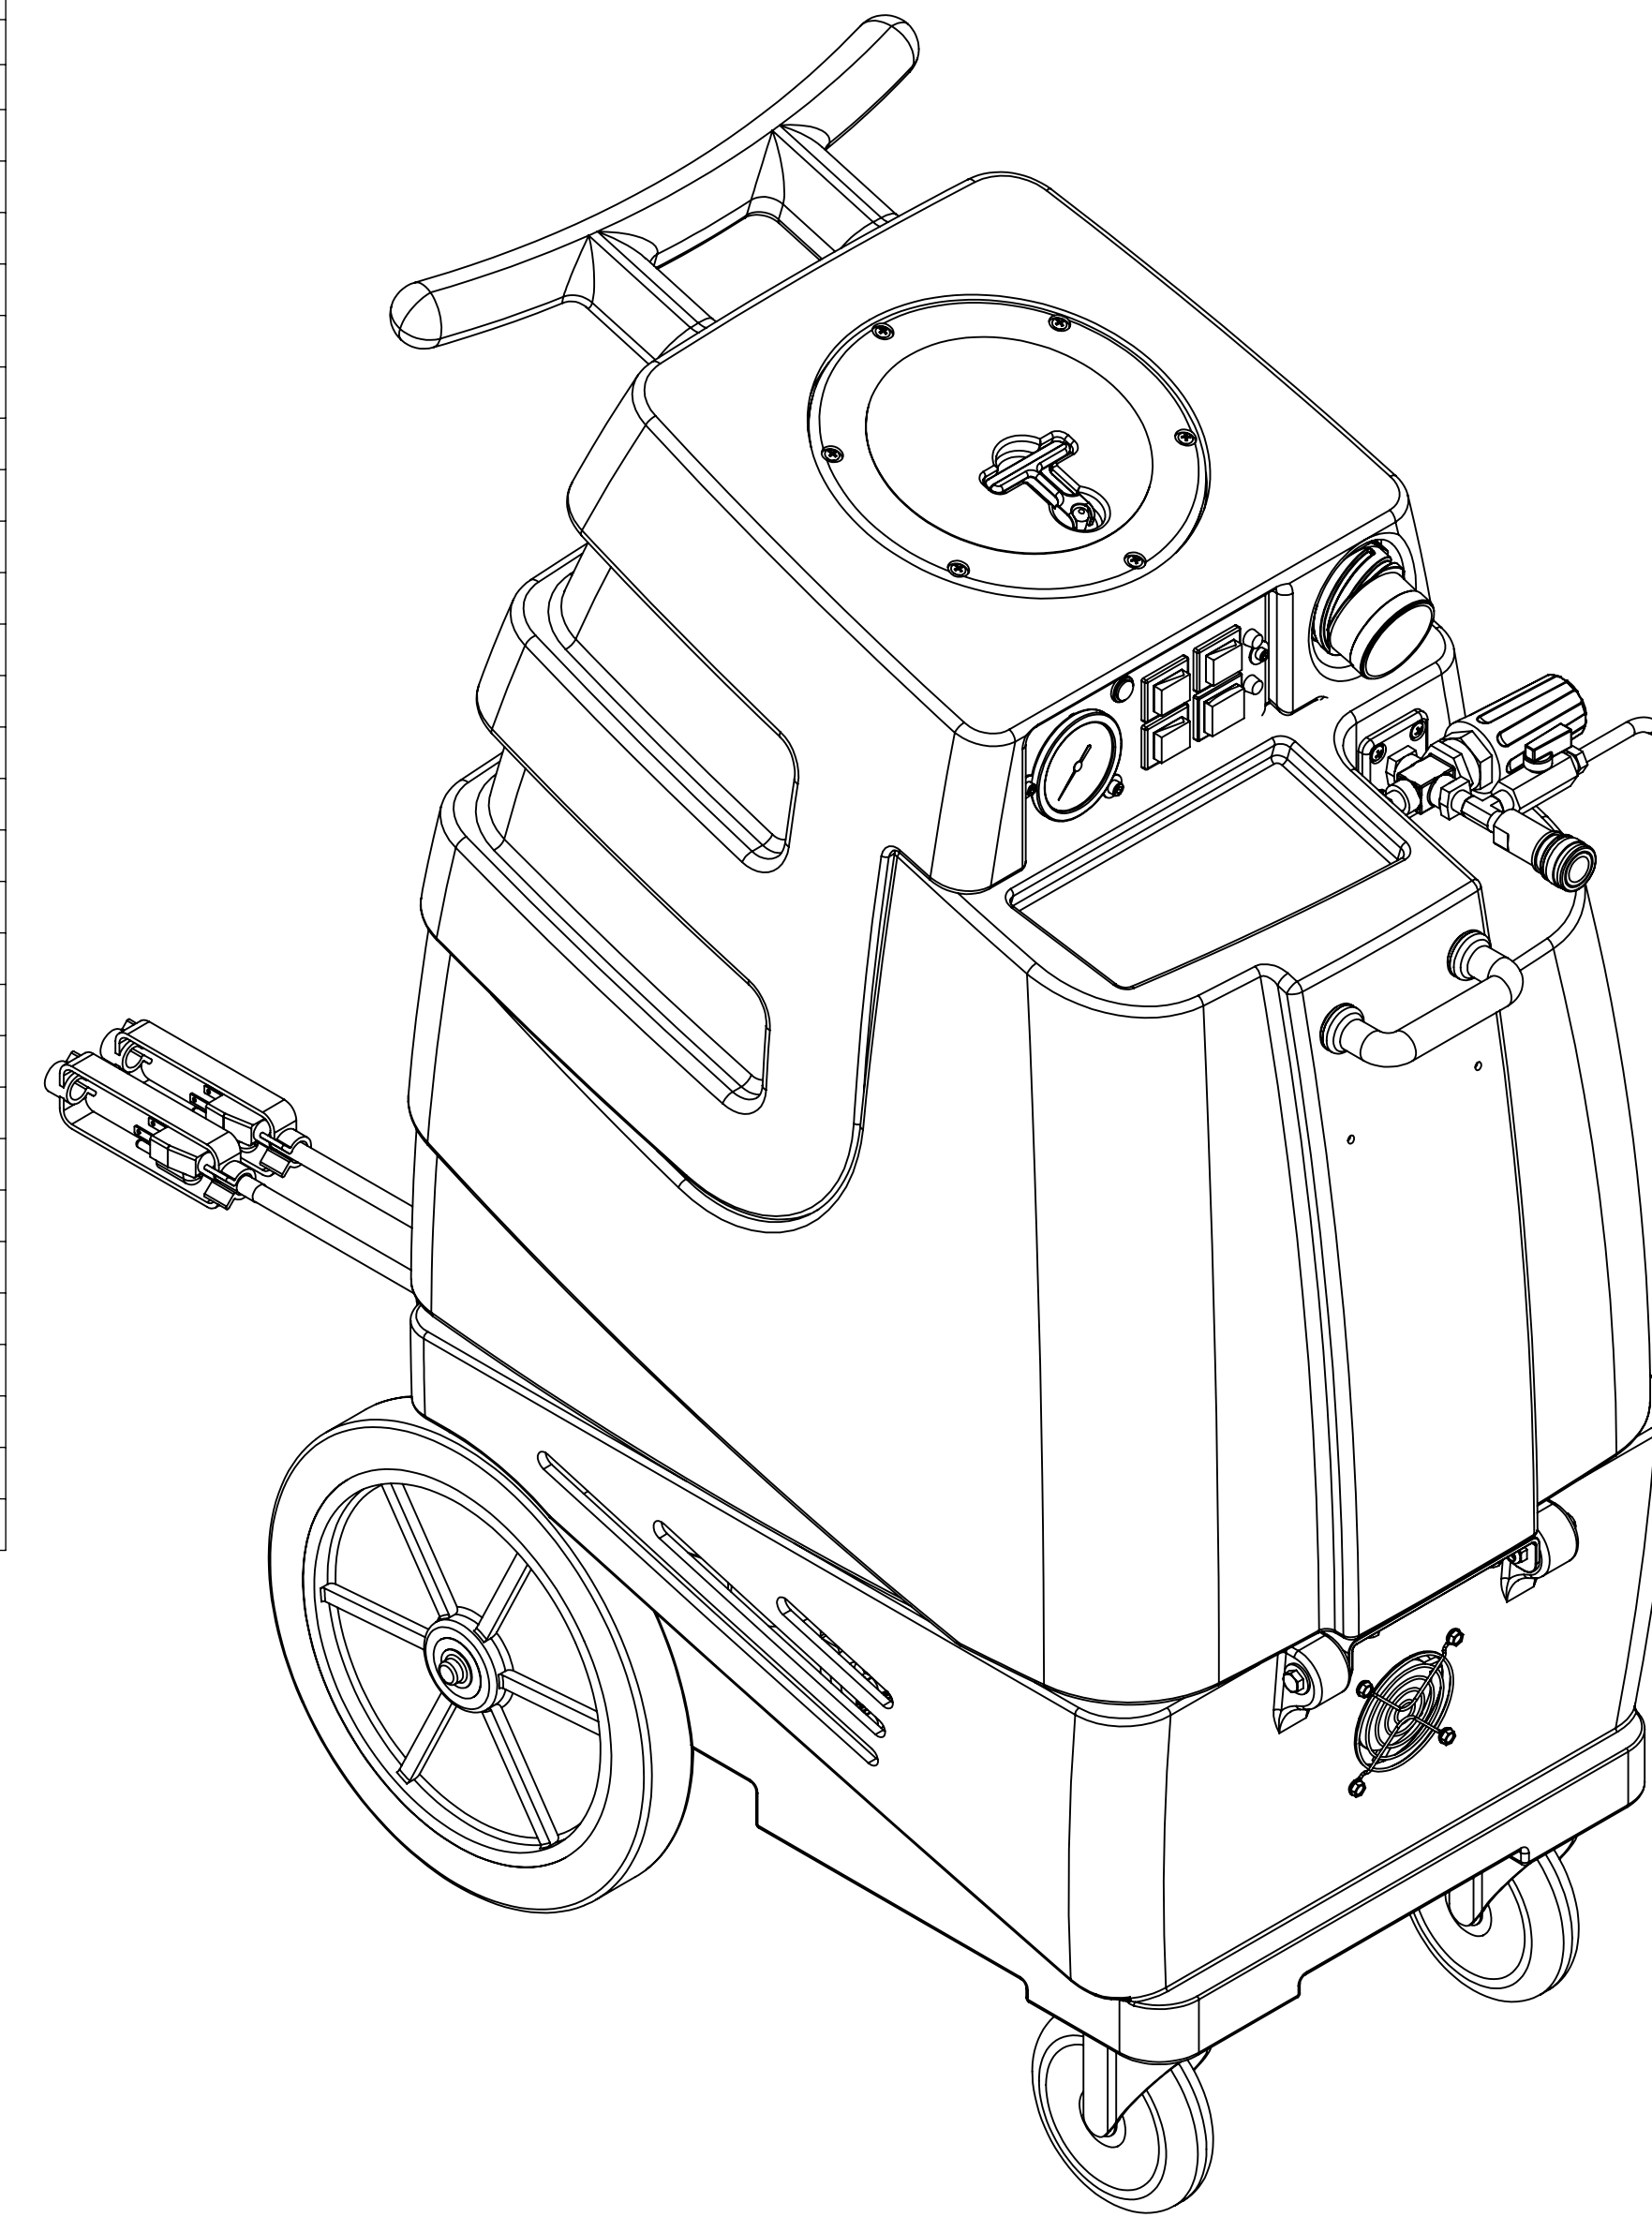

Items Not Shown

PART NO.	DESCRIPTION	QTY	MSRP
E530	power cord, ext, 50', 12/3, black	2	$74.99 ea
E564	controller, circuit light	1	$62.49 ea
G008	piglet filter	1	$6.29 pak
G029	Banana bag, mesh bag, yellow	1	$3.99 ea
G085	gasket, strip, 3/4" x 36" x 1/8"	1	$4.99 ea
H140	Cuff-Lynx, female swivel x female thread 2"	1	$3.99 ea
H141	Cuff-Lynx, 2" to 1.5" reducer	1	$3.99 ea
H230	screw, 10-32 x 1/2", phil pan head, s/s	2	$0.99 ea
H375	hanger, wire formed, hose	1	$10.99 ea

NAME	DATE	mytee PRODUCTS, INC. 888-679-1191	
DRAWN M. LaBarbera	7/28/11	TITLE: speedster	
CHECKED		SIZE DWG. NO.	REV
		D 1003DX	OD
		SCALE: 1:8	DO NOT SCALE DRAWING SHEET 1 OF 2