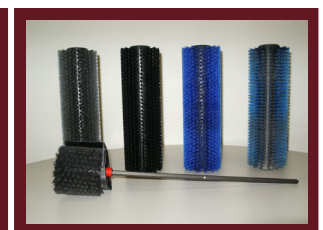

Options for the Port A Scrub®

Upper Left: Side brush for easy cleaning along walls, under cabinets, corners, and other hard to reach places.

Upper Right: Four brush options for various hard and soft surface cleaning. Optional side brush also pictured.

Lower Right: Transport cart for easy movement from one job to another.