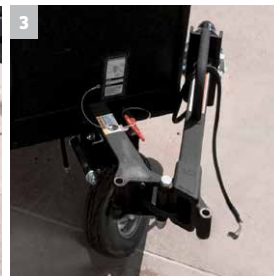

Ready to pick up and go at a moments notice, Kärcher's Tule Series HDS 3.5/40 Ge MT hot water pressure washer trailer provides the necessary cleaning power on virtually any job site which has a water source. Simply unhitch the Tule Series HDS 3.5/40 Ge MT and take the cleaning power where you need it most. The Tule Series trailer features a reliable Honda engine, 8 gallon diesel fuel tank, electric start with manual start backup and much more.

U.S. Design Patent No. 9,724,734 B2

1 Smart design

- Reliable Honda GX engine
- 8-gallon diesel fuel tank
- Manual parking brake
- Adjustable bracket and multiple hitch configurations for various vehicle heights
- Adjustable thermostat for regulating water temperature
- 2-inch Ball Coupler for quick and easy hook up of trailer
- EASY!Force trigger gun with cruise control like technology uses its own recoil force to hold the trigger down - so, no more sore hands after hours of use.

2 Ease of use

- Electric start with manual start backup
- Controls are located on the curb side of the trailer
- Easy to use - only 2 switches to operate the entire unit
- 12V Battery included for hot water operation