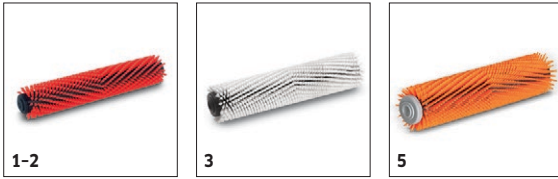

Equipment

Roller brush	■
2-tank system	■
Battery	■
Transport wheels	■
2 straight squeegees	■
■ Included in delivery.	

ACCESSORIES FOR BR 30/4 C BP

1.783-214.0

		Order Number	Quantity	ID	Length	Width	Price	Description	
Rechargeable batteries + chargers									
Charger, 4 slot	1	6.654-204.0	1 piece(s)					Quick charger BC 4/3.0	<input checked="" type="checkbox"/>
Charger, 1 slot	2	6.654-190.0	1 piece(s)					Universal quick charger for short charging times	<input type="checkbox"/>

Included in delivery.
 Available accessories.

ACCESSORIES FOR BR 30/4 C BP

1.783-214.0

		Order Number	Hardness/ Brush type	Length	Colour	Quantity	Price	Description	
Roller brushes for BR									
Roller brush	1	4.762-428.0	medium	300 mm	red	1 piece(s)		Roller brush, medium-hard, red. Length: 300 mm. With wear-resistant star-wheel mechanism. For normal use. Bristles: Polypropylene, 0.2 mm thick, 11.5 mm long.	■
	2	4.762-005.0	medium	300 mm	red	1 piece(s)			■
	3	4.762-452.0	soft	300 mm	white	1 piece(s)		Roller brush, soft, white. Length: 300 mm. With wear-resistant star-wheel mechanism. For cleaning sensitive floors and polishing. Bristles: Polyamide, 0.15 mm thick, 11.5 mm long.	□
	4	4.762-499.0	soft	300 mm	blue	1 piece(s)		For carpet cleaning.	□
	5	4.762-484.0	high / low	300 mm	orange	1 piece(s)		Medium hard, for cleaning strong structured floors and deeper joints.	□