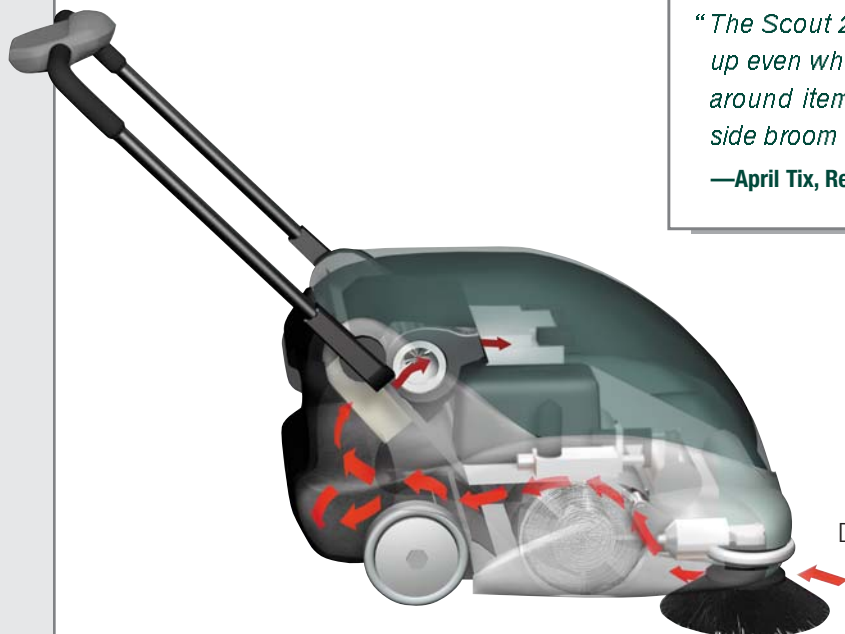

“The Scout 24 is really convenient and we can quickly clean up even when the store is open. It allows us to get in and around items on the sales floor like clothing racks, and the side broom gets under overhangs and toe kicks.”

—April Tix, Receiving Manager, Galyan’s

Debris/airflow path through the Scout 24 cordless vacuum/sweeper.