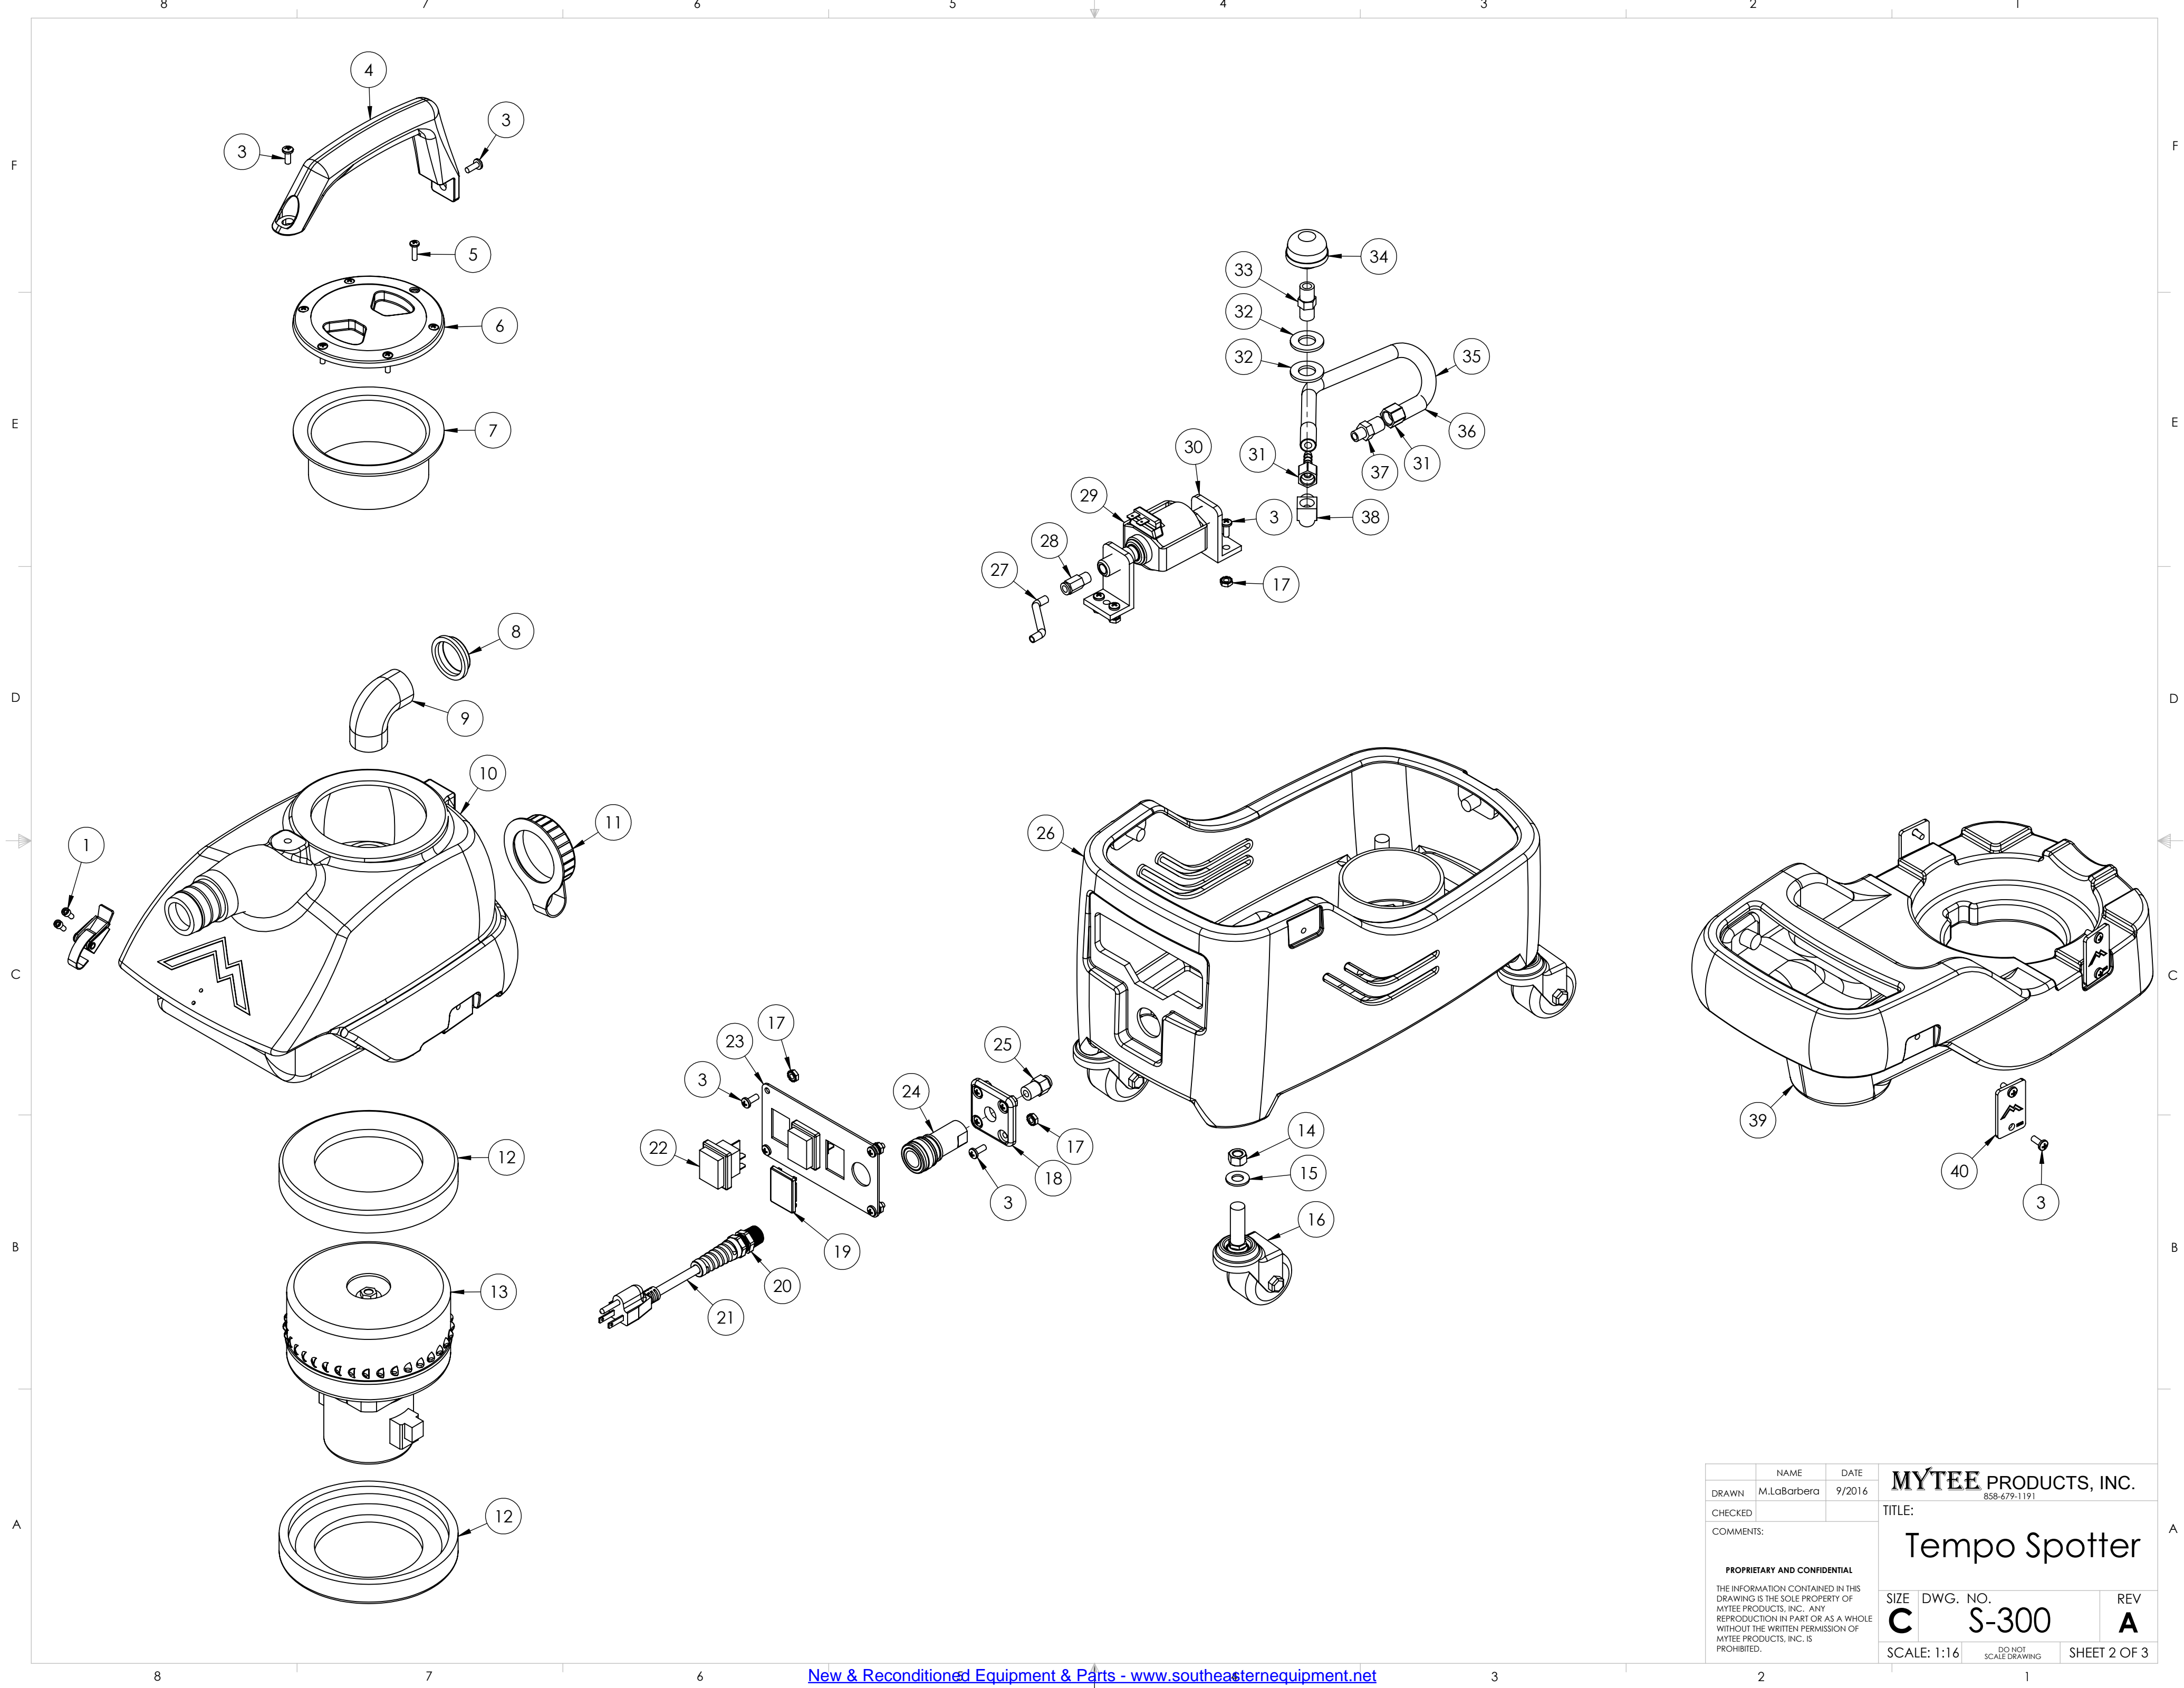

NAME	DATE	MYTEE PRODUCTS, INC. 858-679-1191	
DRAWN	M.LaBarbera	9/2016	TITLE:	
CHECKED			Tempo Spotter	
COMMENTS:			SIZE	DWG. NO.
PROPRIETARY AND CONFIDENTIAL THE INFORMATION CONTAINED IN THIS DRAWING IS THE SOLE PROPERTY OF MYTEE PRODUCTS, INC. ANY REPRODUCTION IN PART OR AS A WHOLE WITHOUT THE WRITTEN PERMISSION OF MYTEE PRODUCTS, INC. IS PROHIBITED.			C	S-300
			SCALE: 1:16	DO NOT SCALE DRAWING
			SHEET 2 OF 3	REV A