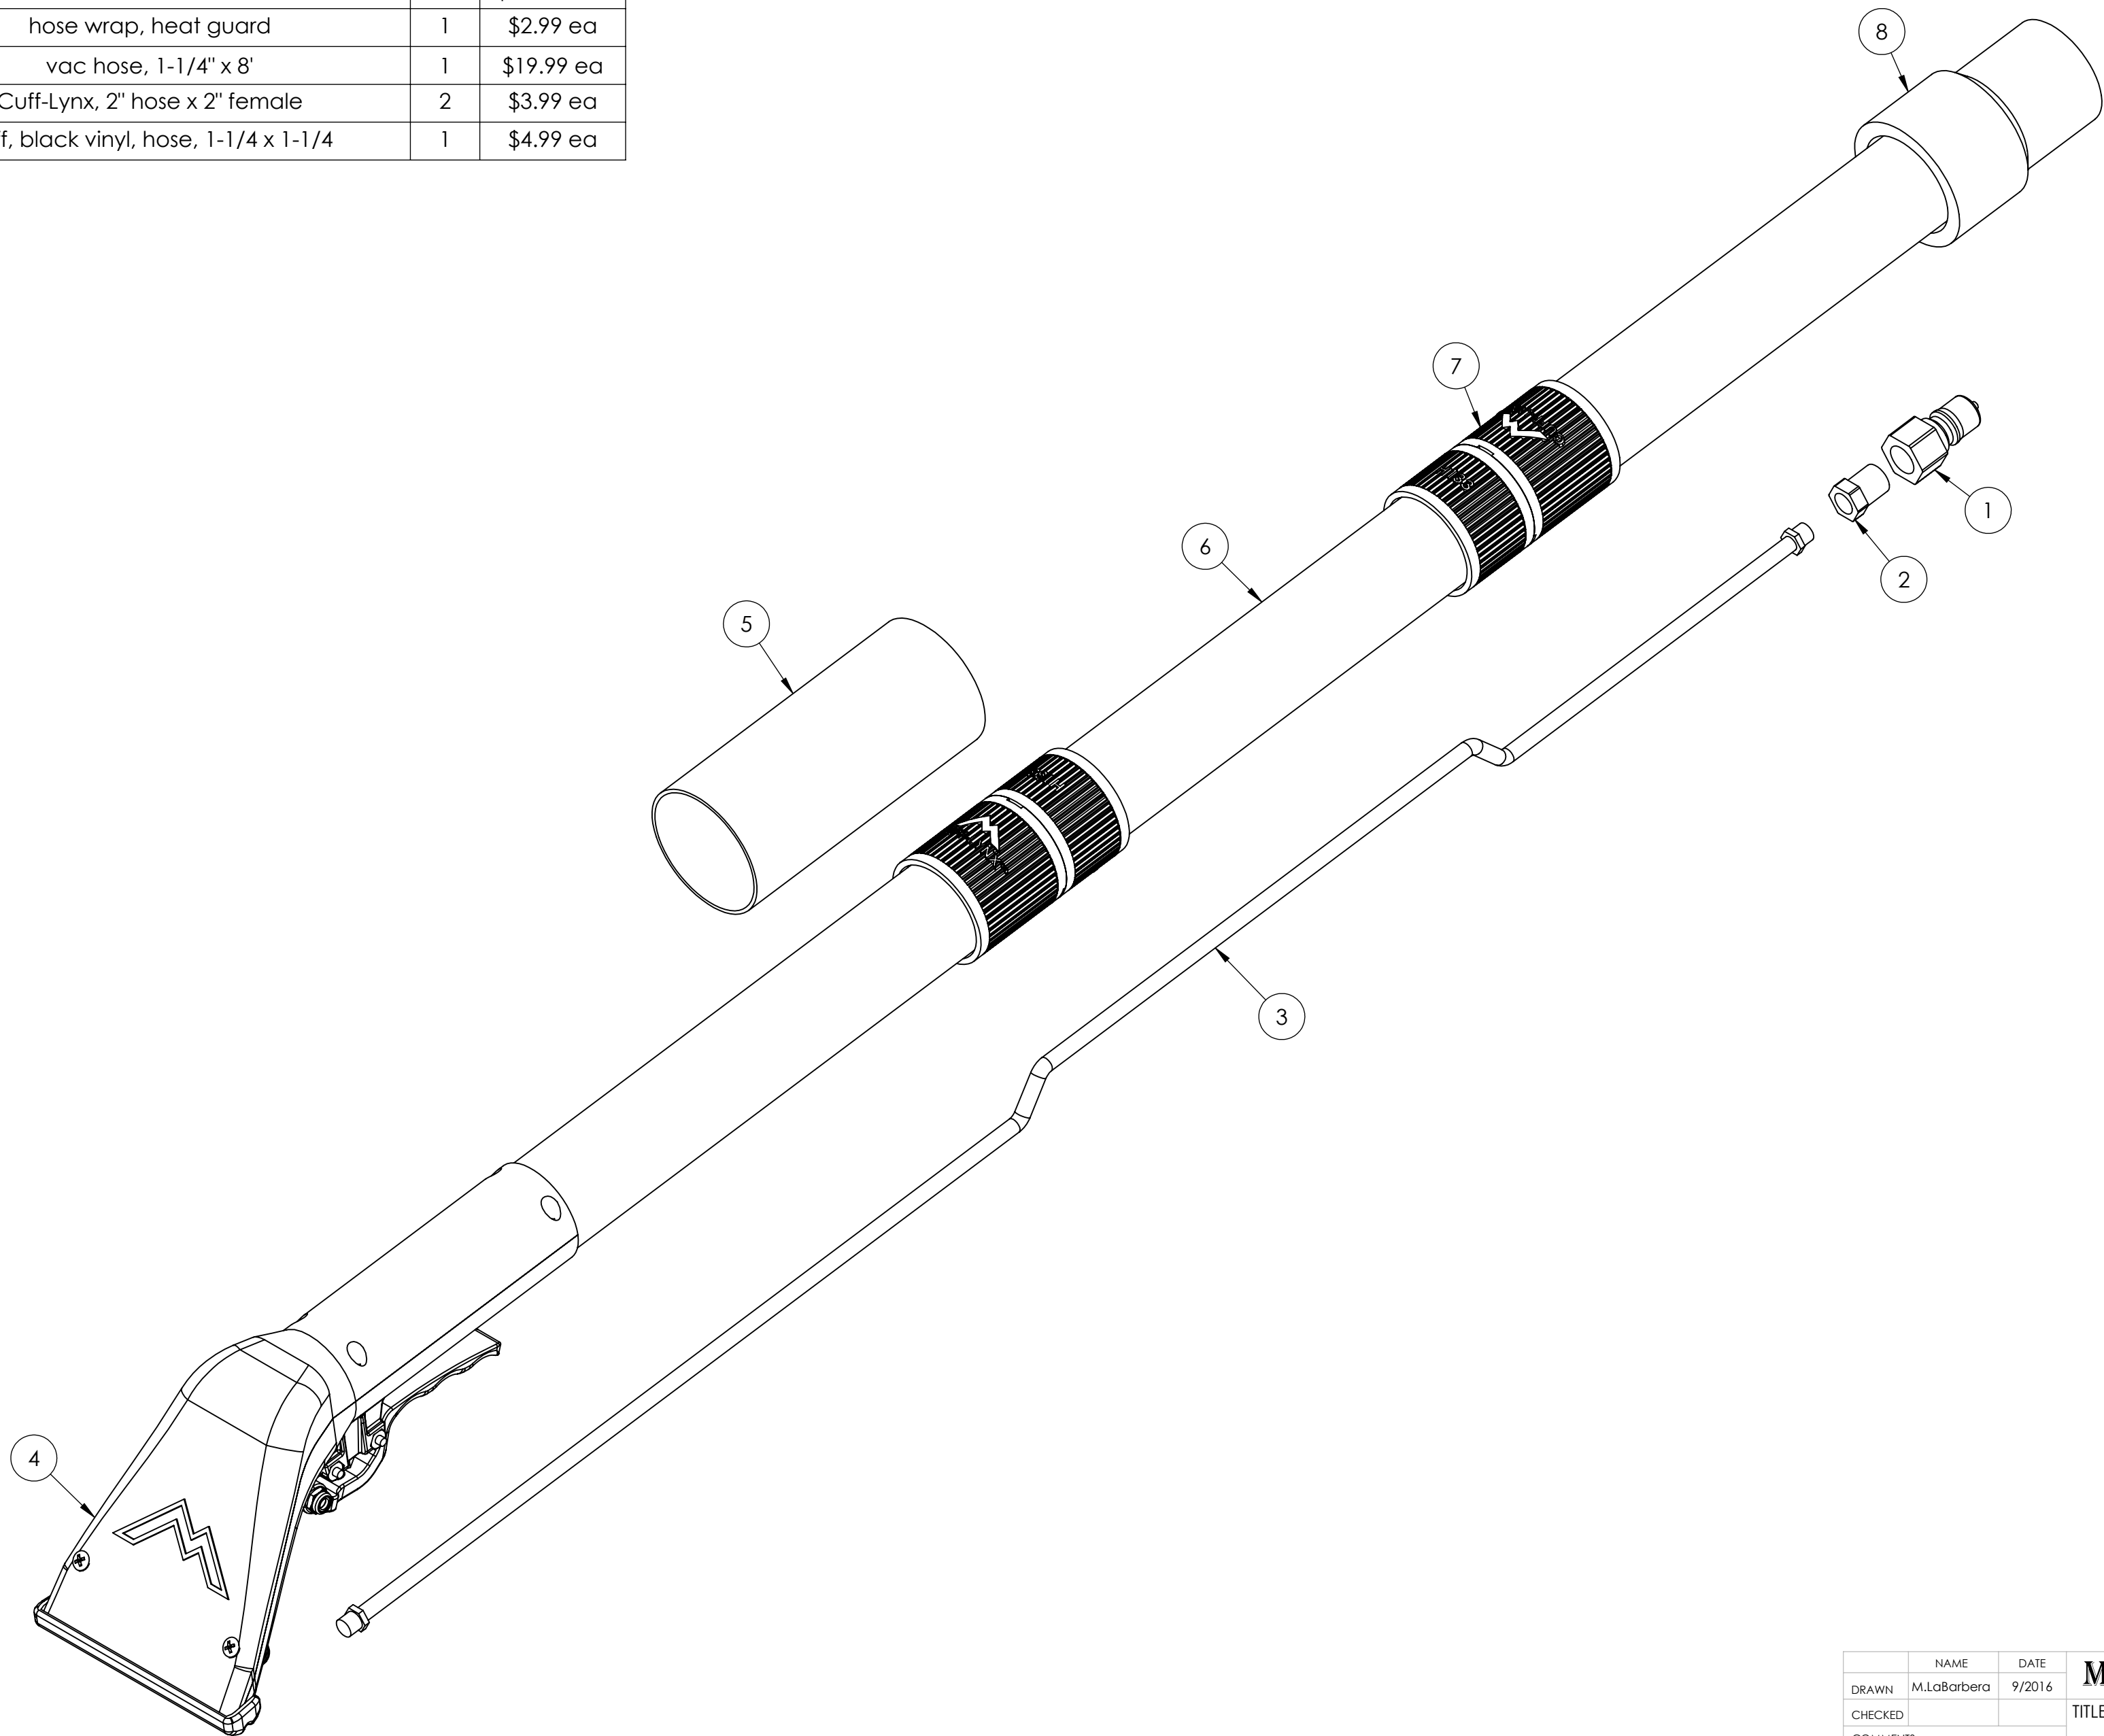

ITEM NO.	PART NO.	DESCRIPTION	QTY.	MSRP
1	B101	qd, brass, 1/4" m	1	$8.49 ea
2	B104	bushing, brass, 1/4" mpt x 1/8" f	1	$1.99 ea
3	AH135	sol hose, 1/9" x 97", (OAL), m	1	$36.99 ea
4	8400P	Air Lite	1	$114.99 ea
5	G079	hose wrap, heat guard	1	$2.99 ea
6	H360	vac hose, 1-1/4" x 8'	1	$19.99 ea
7	H133	Cuff-Lynx, 2" hose x 2" female	2	$3.99 ea
8	H943	cuff, black vinyl, hose, 1-1/4 x 1-1/4	1	$4.99 ea

	NAME	DATE	MYTEE PRODUCTS, INC. 858-679-1191	
DRAWN	M.LaBarbera	9/2016	TITLE:	
CHECKED			Tempo Spotter	
COMMENTS:			SIZE	DWG. NO.
PROPRIETARY AND CONFIDENTIAL THE INFORMATION CONTAINED IN THIS DRAWING IS THE SOLE PROPERTY OF MYTEE PRODUCTS, INC. ANY REPRODUCTION IN PART OR AS A WHOLE WITHOUT THE WRITTEN PERMISSION OF MYTEE PRODUCTS, INC. IS PROHIBITED.			C	S-300
			SCALE: 1:16	DO NOT SCALE DRAWING
			SHEET 3 OF 3	REV A