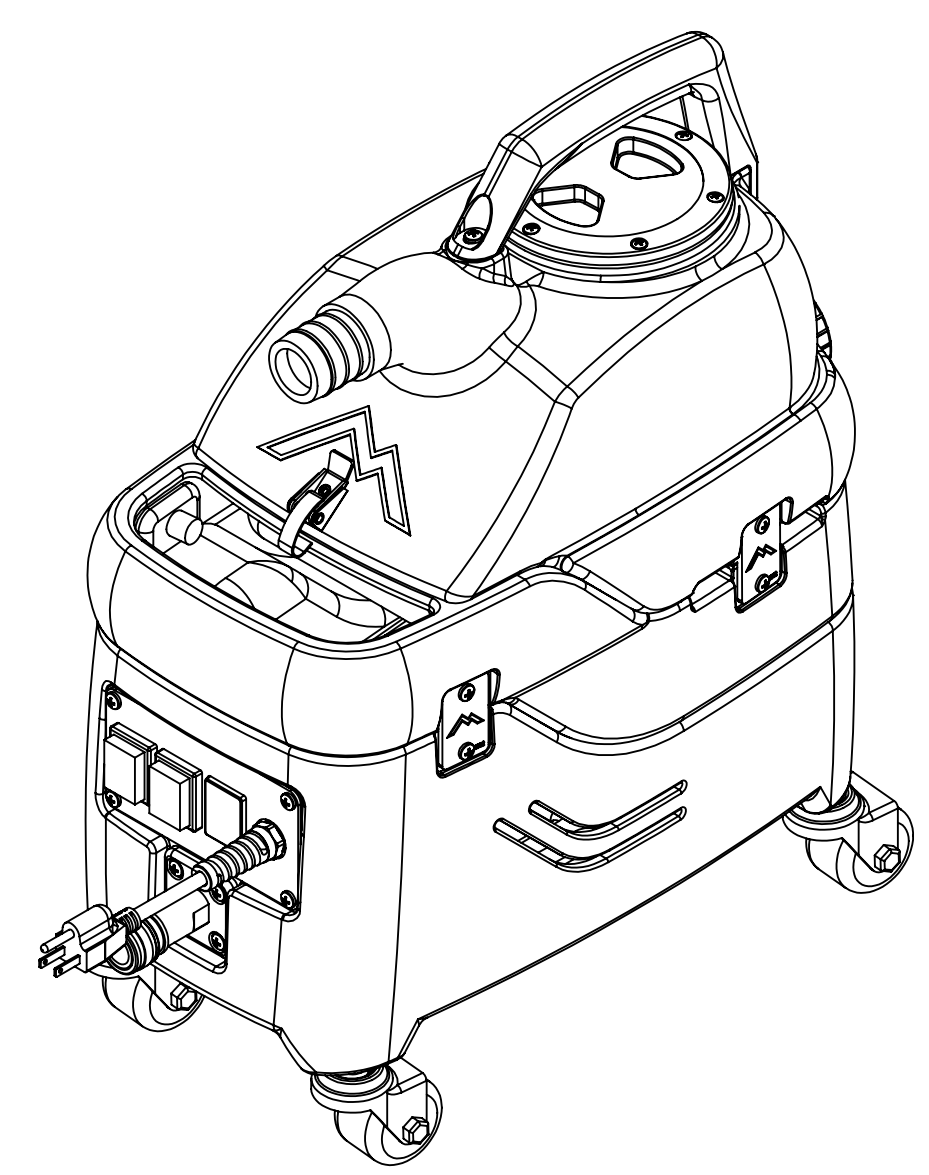

REVISIONS			
REV.	DESCRIPTION	DATE	APPROVED
OD	ORIGINAL DRAFT	2/2016	JFL
A	UPDATED PLUMBING	11/14/2016	ML

DRAWN	M.LaBarbera	DATE	9/2016	MYTEE PRODUCTS, INC. 858-679-1191
CHECKED		TITLE:	Tempo Spotter	
PROPRIETARY AND CONFIDENTIAL THE INFORMATION CONTAINED IN THIS DRAWING IS THE SOLE PROPERTY OF MYTEE PRODUCTS, INC. ANY REPRODUCTION IN PART OR AS A WHOLE WITHOUT THE WRITTEN PERMISSION OF MYTEE PRODUCTS, INC. IS PROHIBITED.				SIZE DWG. NO. REV C S-300 A
SCALE: 1:16			DO NOT SCALE DRAWING	SHEET 1 OF 3